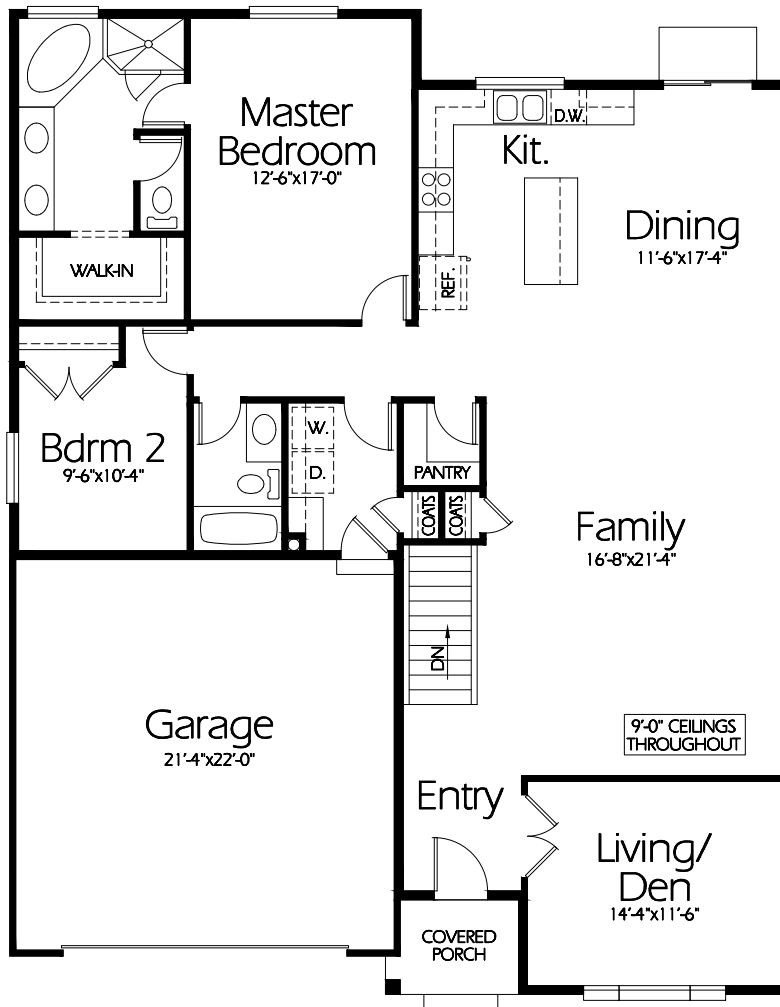

**Front Elevation**

**Main Level**

**Plan R-1790a**

Overall Dimensions 44'-0" x 55'-6"  
1791 Finished Sq. Feet  
Room Sizes Shown Are Approximate

*Hearthstone  
Home Design*

94 North 100 West - Bountiful, Utah 84010  
Phone: (801) 298-2505  
www.hearthstonedesign.com  
info@hearthstonedesign.com