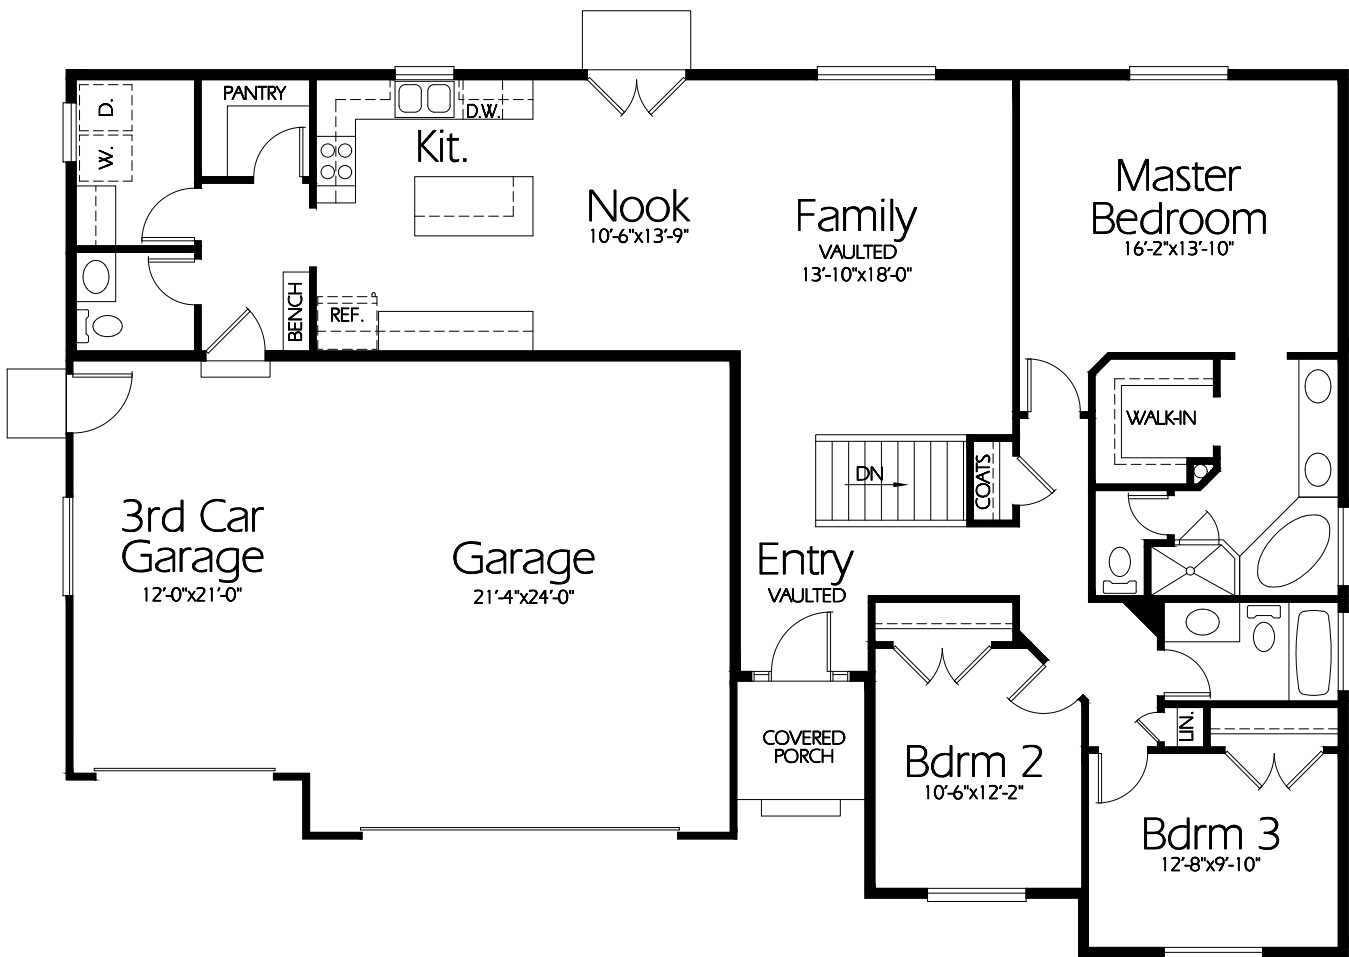

Front Elevation

Main Level

Plan R-1778a

Overall Dimensions 65'-0" x 45'-0"
1778 Finished Sq. Feet
Room Sizes Shown Are Approximate

*Hearthstone
Home Design*

94 North 100 West - Bountiful, Utah 84010
Phone: (801) 298-2505
www.hearthstonedesign.com
info@hearthstonedesign.com