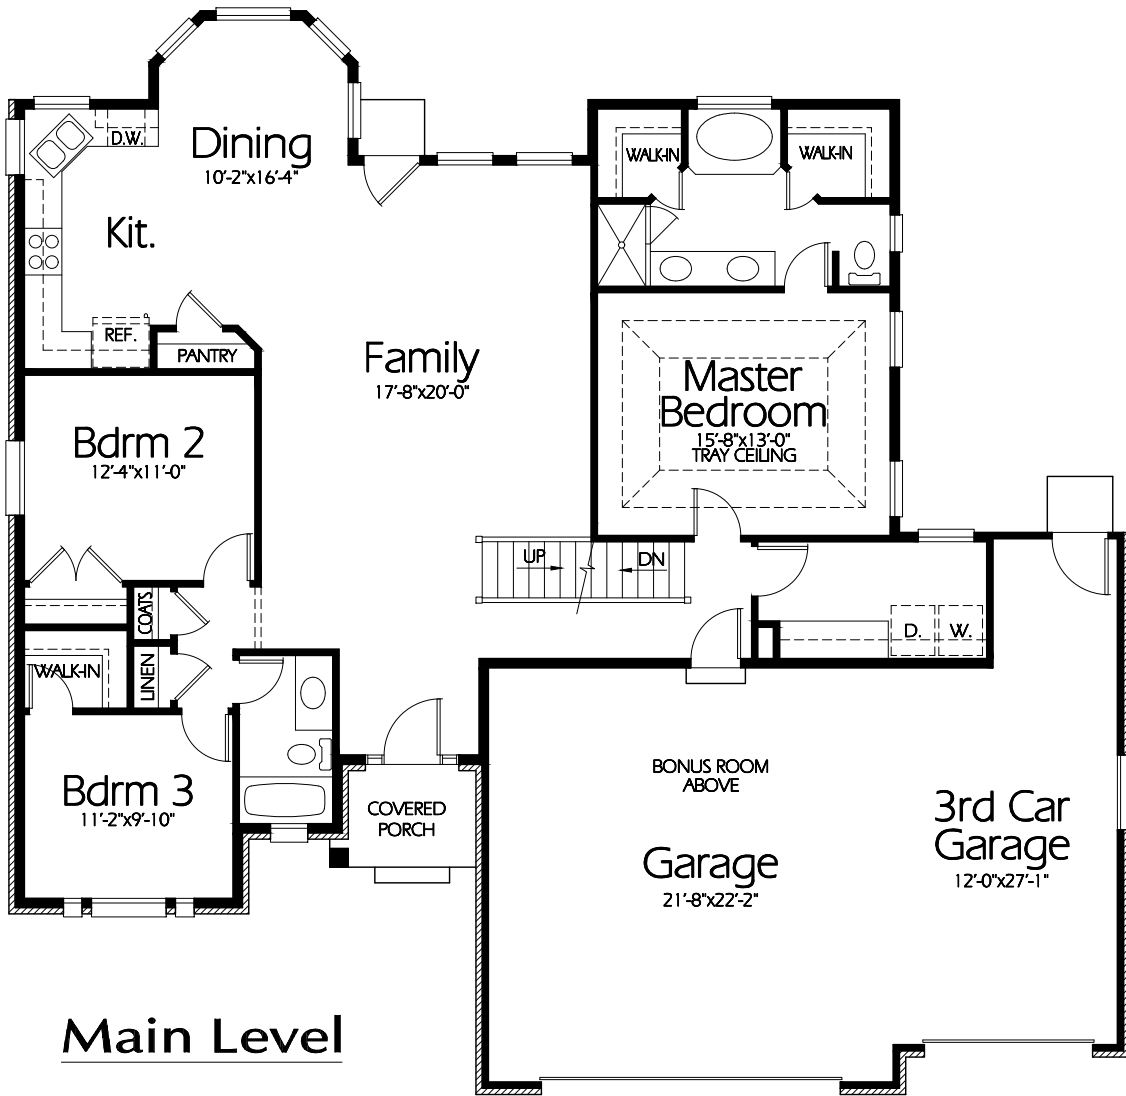

R-1758a

## Plan R-1758a

Overall Dimensions 60'-0" x 58'-0"  
 1754 Finished Sq. Feet  
 Room Sizes Shown Are Approximate

*Hearthstone  
 Home Design*

94 North 100 West - Bountiful, Utah 84010  
 Phone: (801) 298-2505  
[www.hearthstonedesign.com](http://www.hearthstonedesign.com)  
[info@hearthstonedesign.com](mailto:info@hearthstonedesign.com)