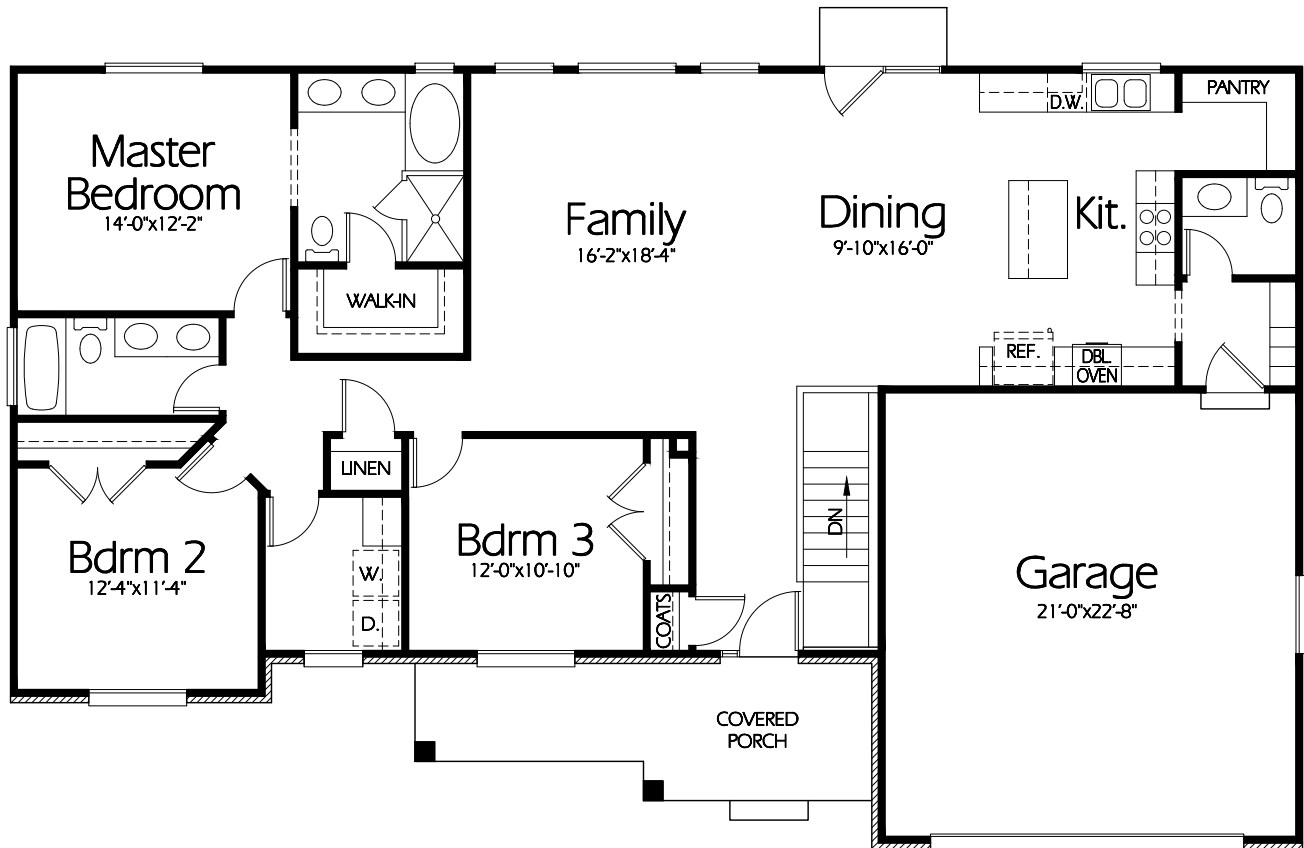

Front Elevation

Main Level

Plan R-1745a

Overall Dimensions 66'-0" x 40'-0"
 1745 Finished Sq. Feet
 Room Sizes Shown Are Approximate

Hearthstone
 Home Design
 94 North 100 West - Bountiful, Utah 84010
 Phone: (801) 298-2505
 www.hearthstonedesign.com