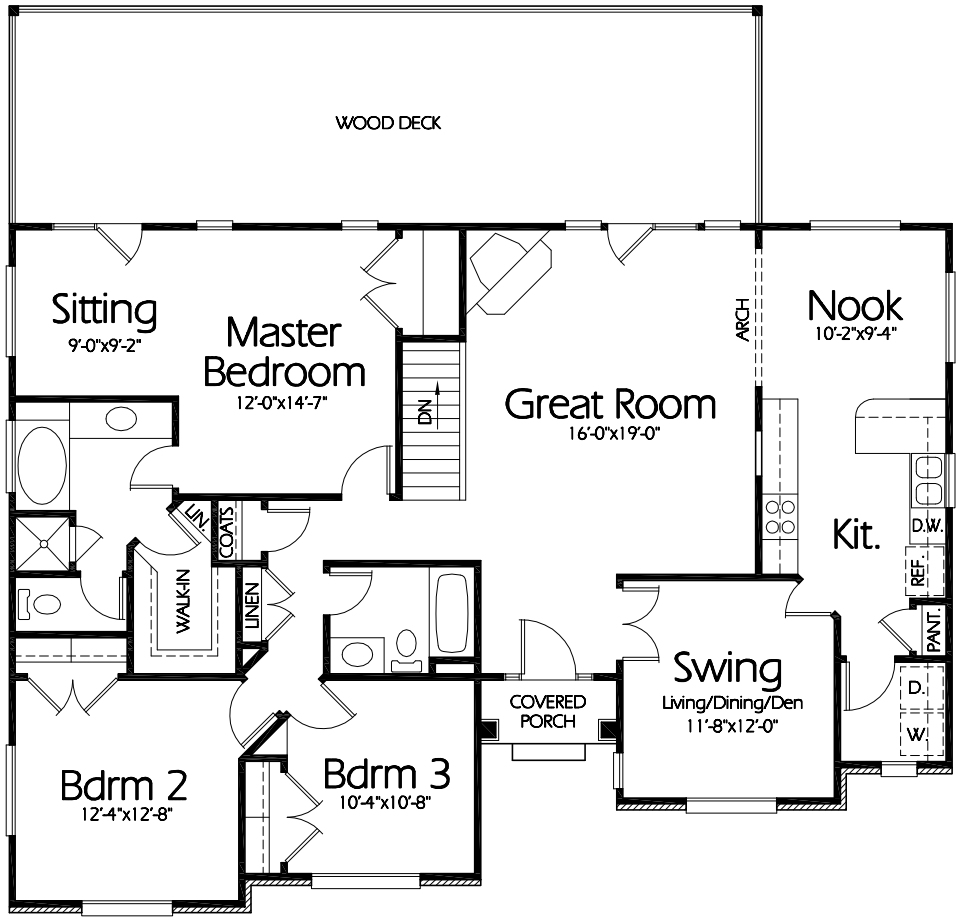

Front Elevation

Main Level

Plan R-1744a

Overall Dimensions 52'-0" x 38'-0"
1744 Finished Sq. Feet
Room Sizes Shown Are Approximate

*Hearthstone
Home Design*

94 North 100 West - Bountiful, Utah 84010
Phone: (801) 298-2505 - Fax: (801) 298-3077
www.hearthstonedesign.com