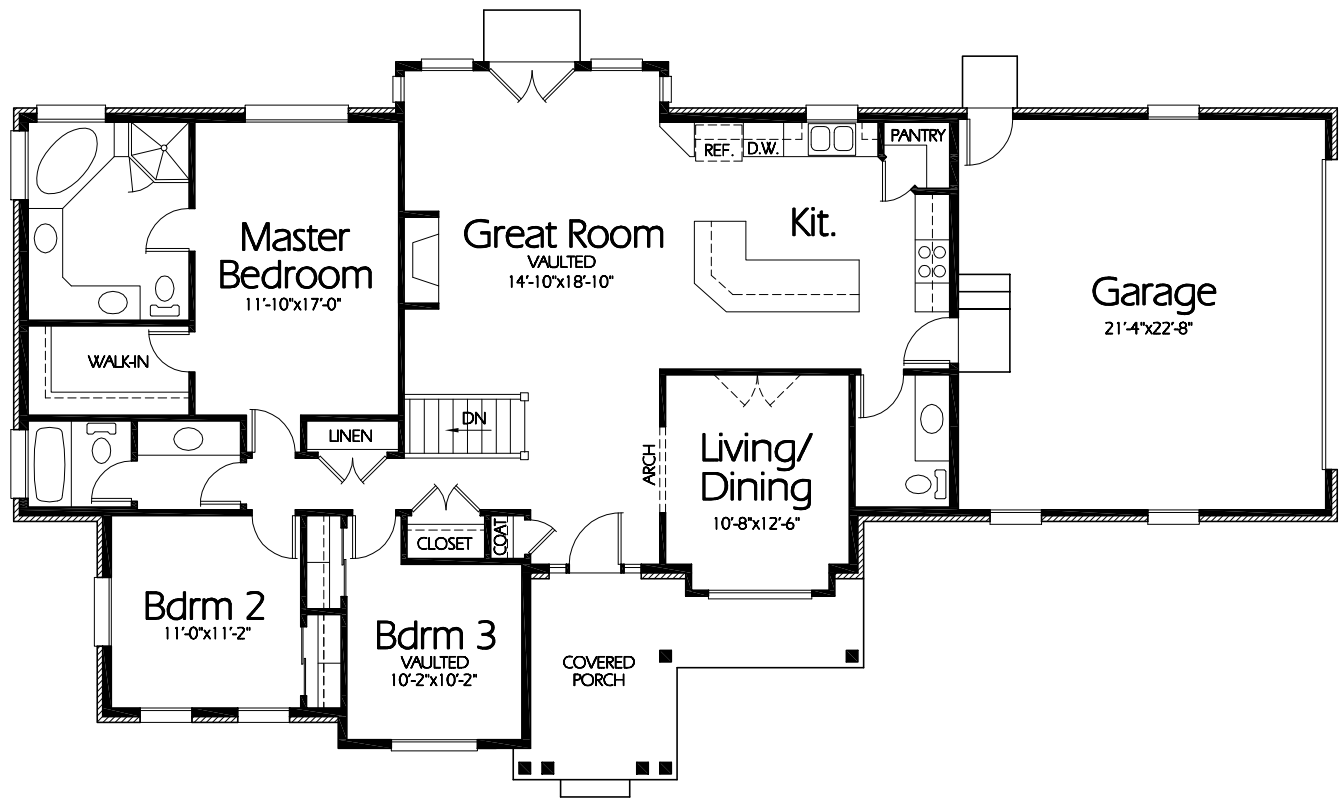

Front Elevation

Main Level

Plan R-1742a

Overall Dimensions 76'-10" x 41'-8"
1742 Finished Sq. Feet
Room Sizes Shown Are Approximate

*Hearthstone
Home Design*

94 North 100 West - Bountiful, Utah 84010
Phone: (801) 298-2505 - Fax: (801) 298-3077
www.hearthstonedesign.com