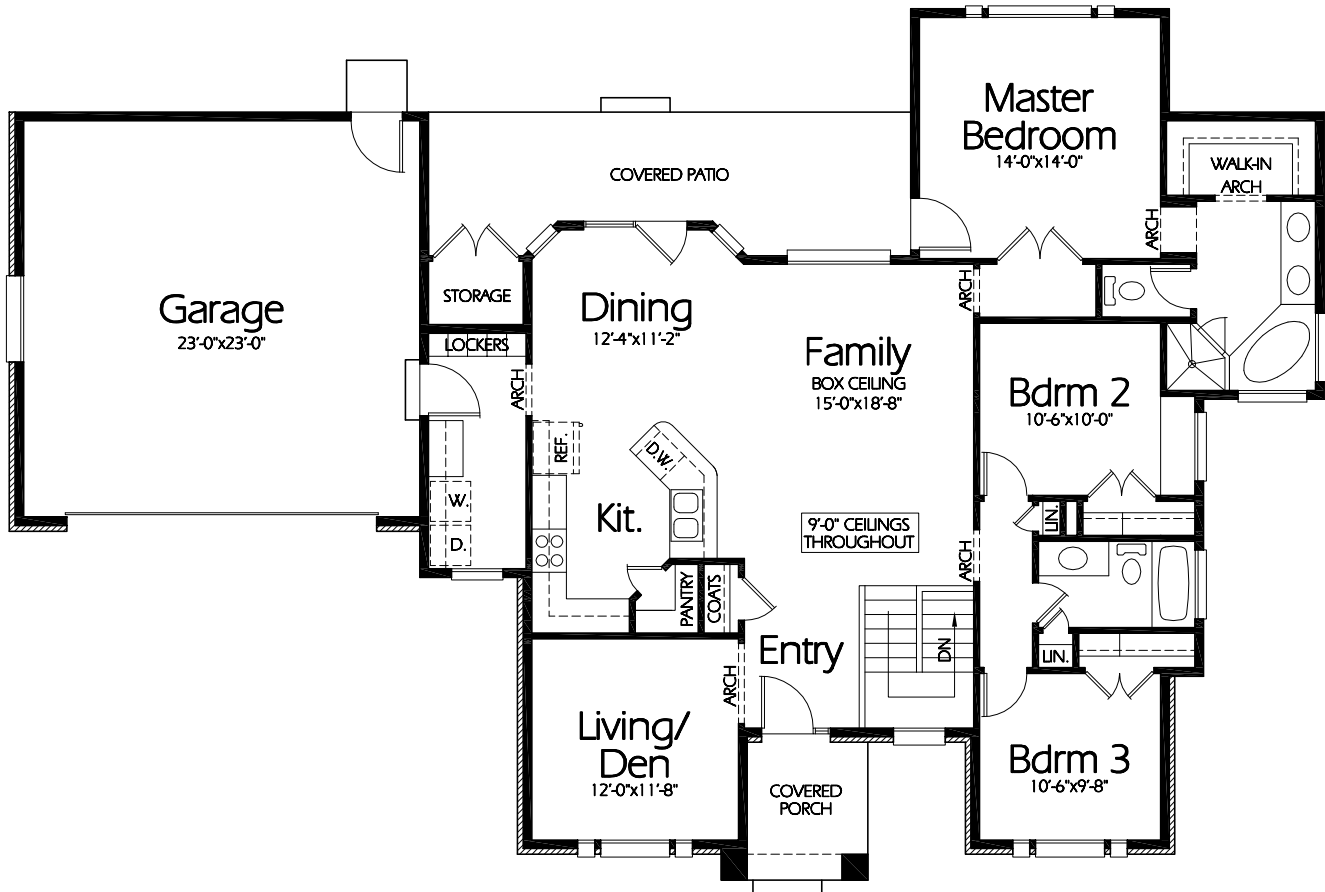

**Front Elevation**

**Main Level**

**Plan R-1733b**

Overall Dimensions 76'-4" x 50'-7"  
1733 Finished Sq. Feet  
Room Sizes Shown Are Approximate

*Hearthstone  
Home Design*

94 North 100 West - Bountiful, Utah 84010  
Phone: (801) 298-2505 - Fax: (801) 298-3077  
[www.hearthstonedesign.com](http://www.hearthstonedesign.com)