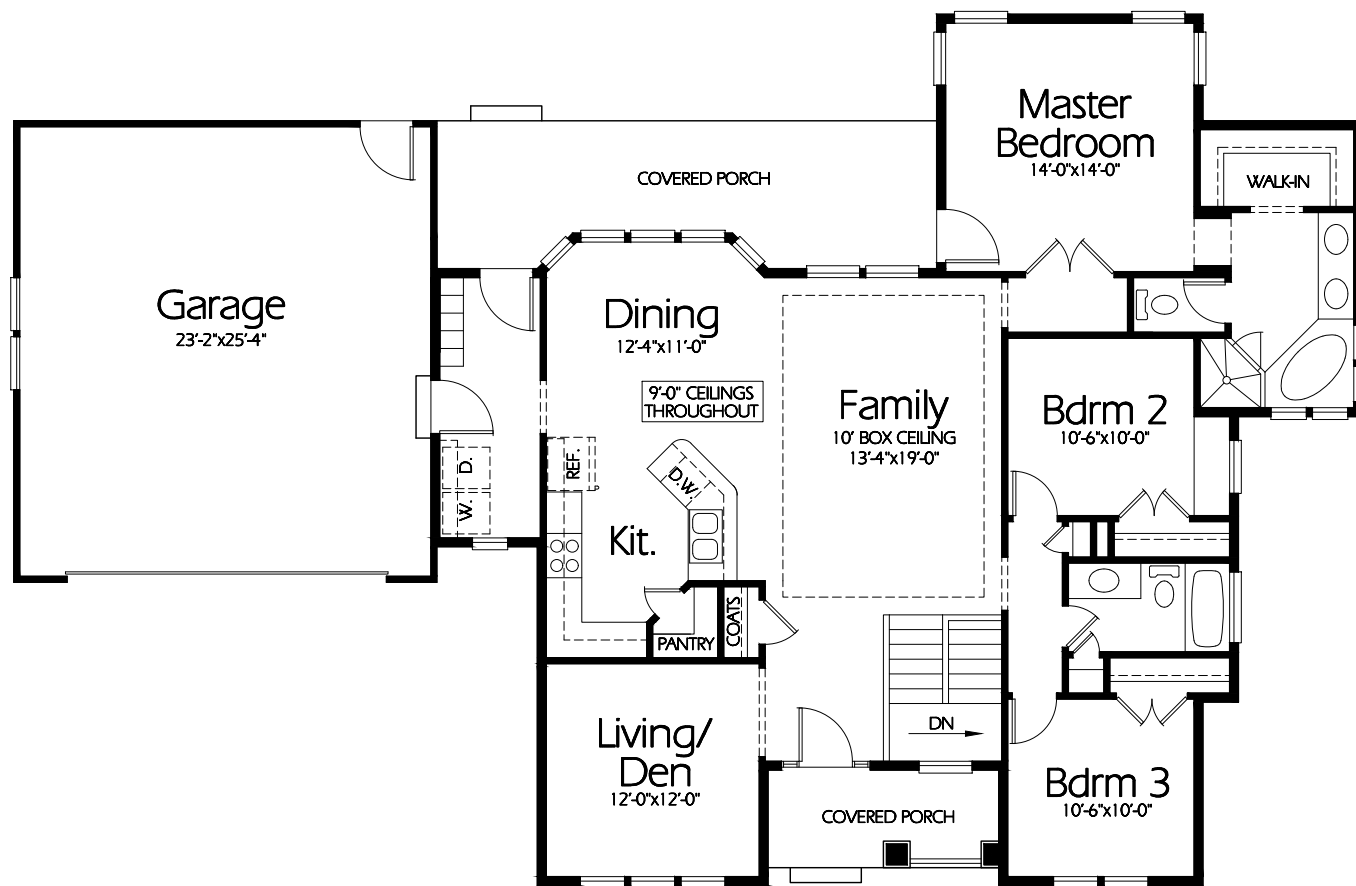

Front Elevation

Main Level

Plan R-1733a

Overall Dimensions 76'-0"x43'-1"
1733 Finished Sq. Feet
Room Sizes Shown Are Approximate

*Hearthstone
Home Design*

94 North 100 West - Bountiful, Utah 84010
Phone: (801) 298-2505
www.hearthstonedesign.com