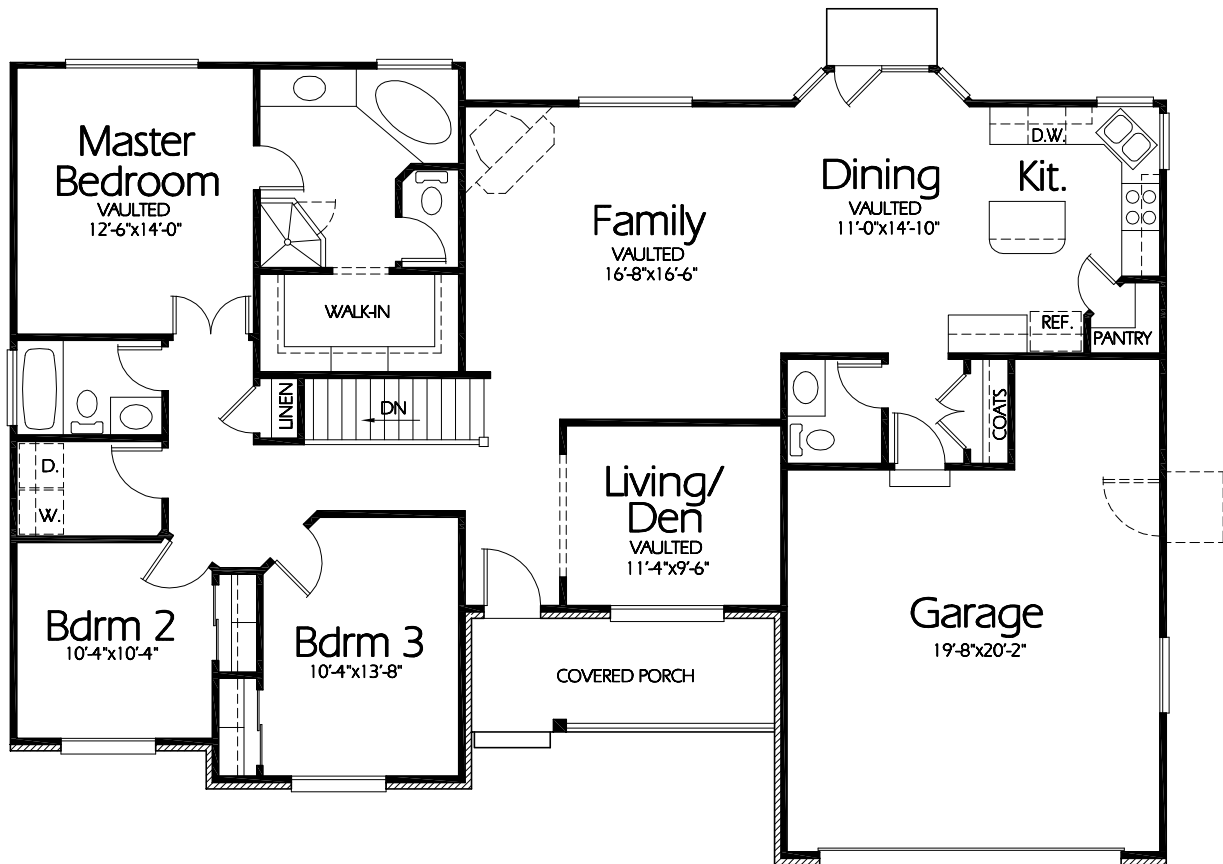

**Alternate Elevations Available**  
See last page of this book

**Main Level**

**Plan R-1725b**

Full Porch

Overall Dimensions 61'-0" x 42'-4"

1725 Finished Sq. Feet

Room Sizes Shown Are Approximate

*Hearthstone  
Home Design*