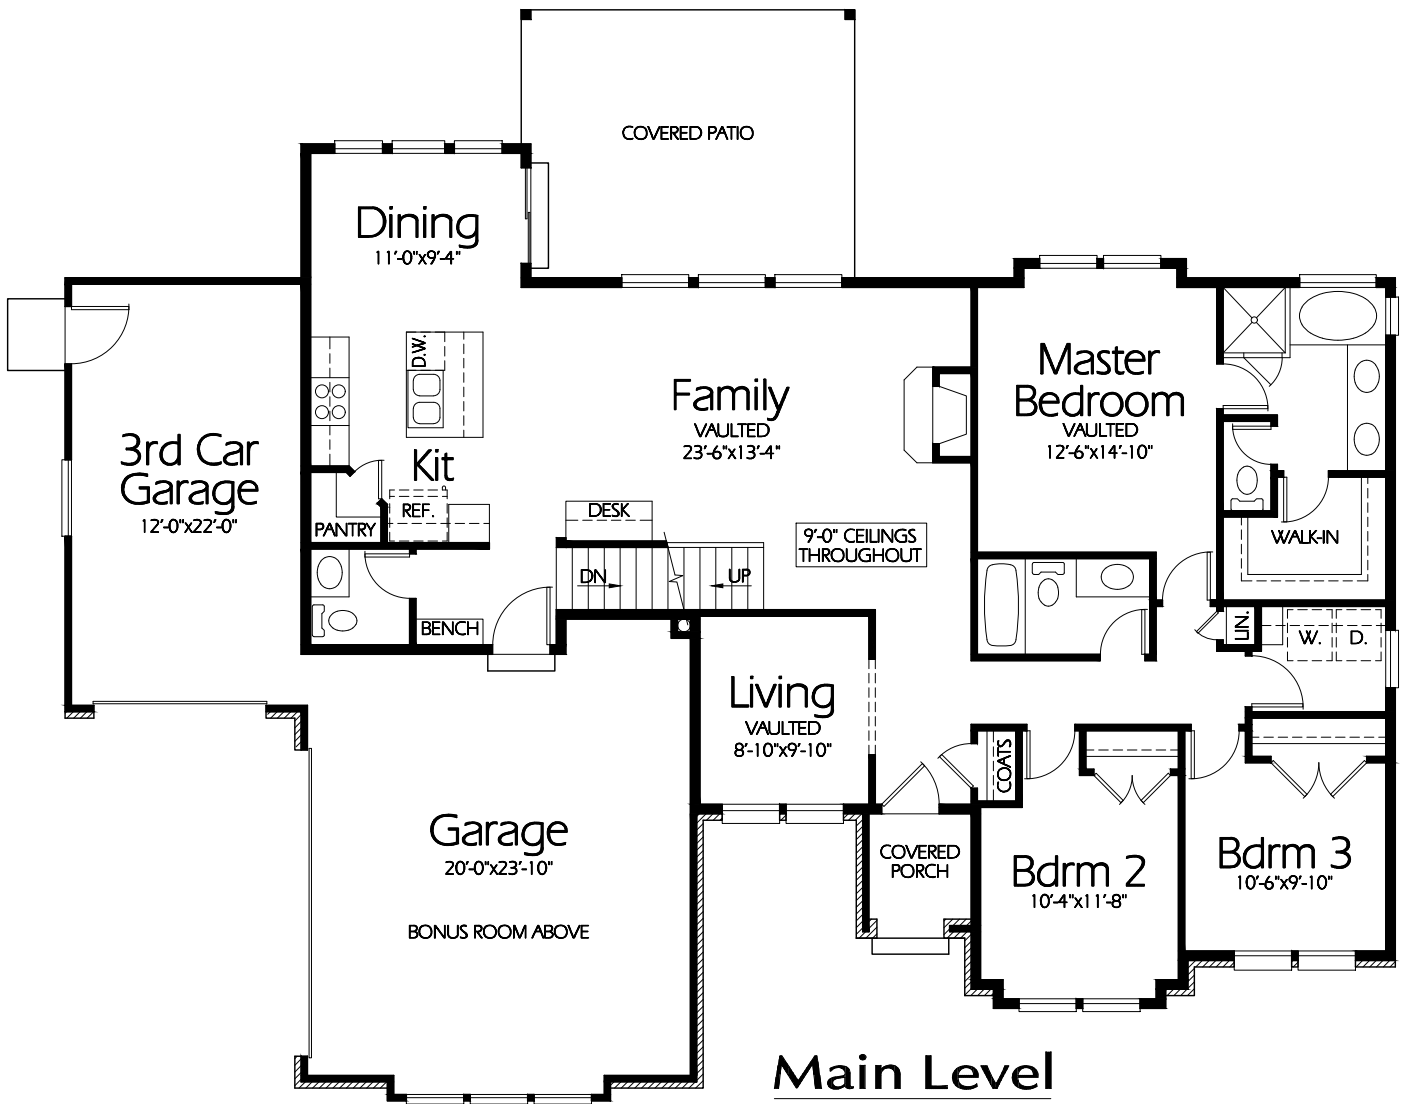

Front Elevation

Main Level

Plan R-1720d

Overall Dimensions 69'-6"x57'-0"  
1717 Finished Sq. Feet  
Room Sizes Shown Are Approximate

Hearthstone Home Design

94 North 100 West - Bountiful, Utah 84010  
Phone: (801) 298-2505