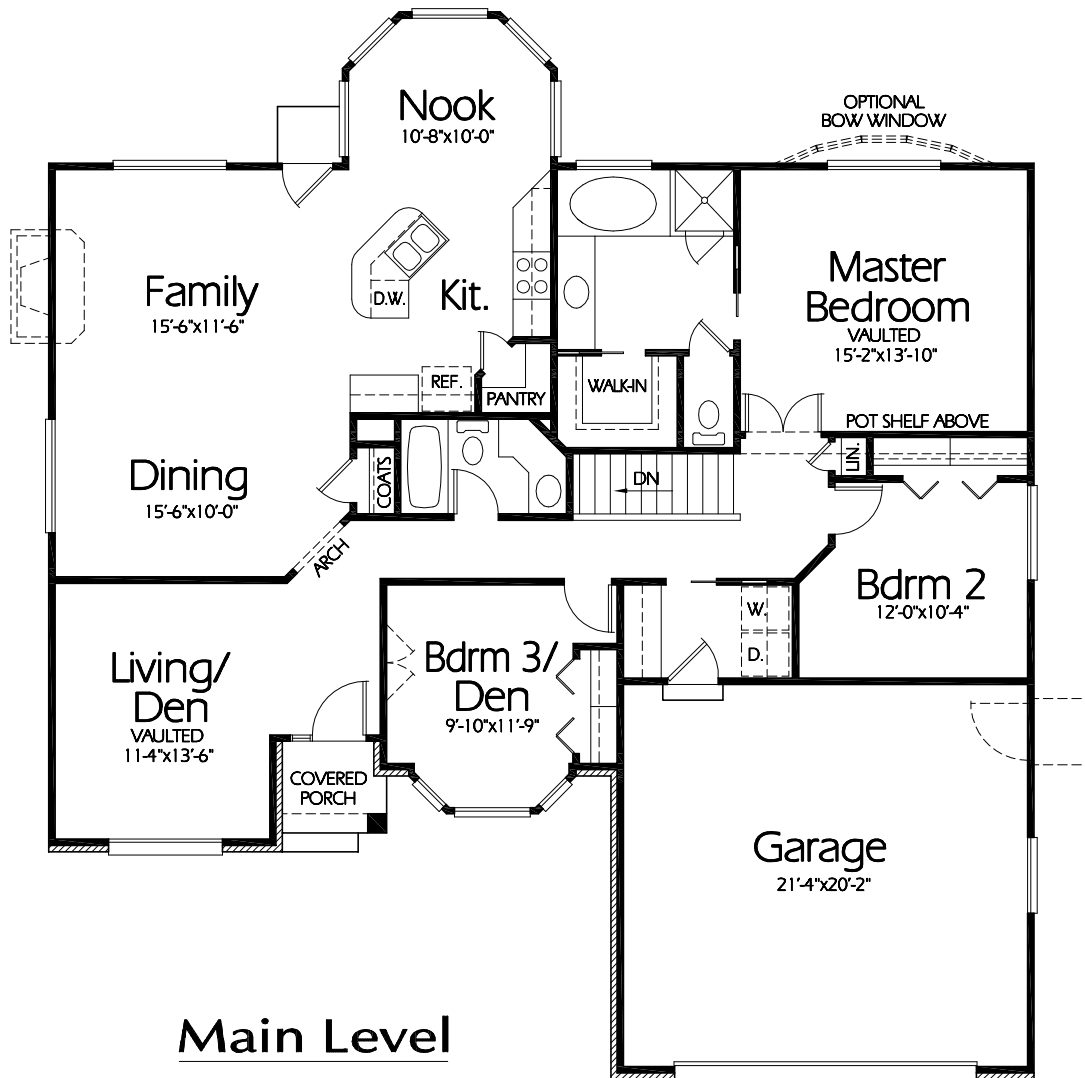

R-1712a

**Main Level**

**Plan R-1712a**

Overall Dimensions 52'-0" x 56'-4"  
 1712 Finished Sq. Feet  
 Room Sizes Shown Are Approximate

*Hearthstone*  
 Home Design  
 94 North 100 West - Bountiful, Utah 84010  
 Phone: (801) 298-2505 - Fax: (801) 298-3077  
 www.hearthstonedesign.com