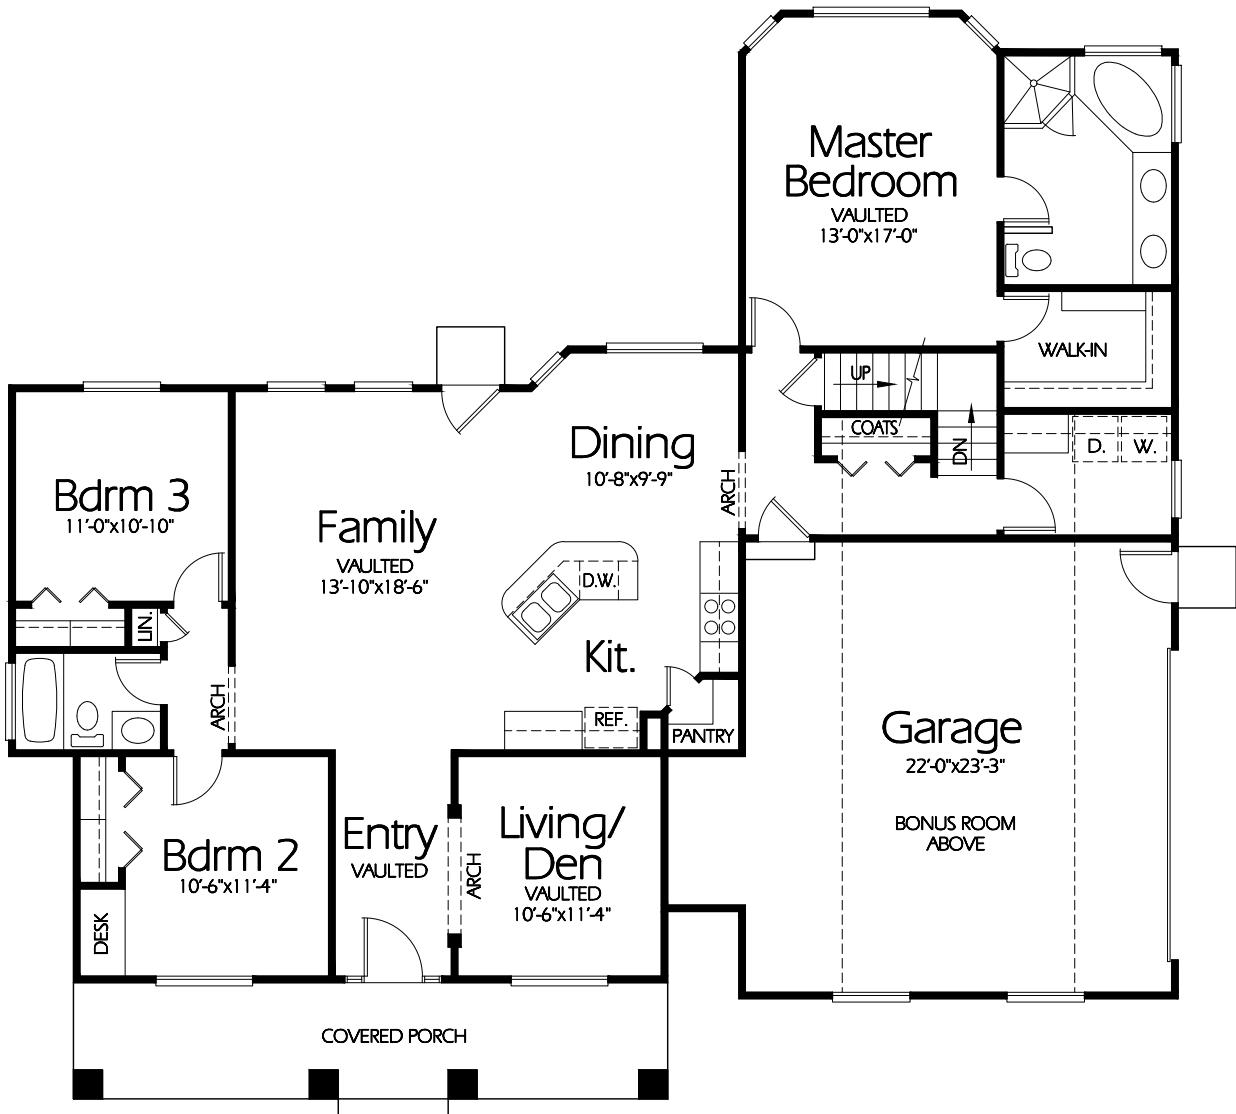

Front Elevation

Main Level

Plan R-1702b

Overall Dimensions 60'-4"x54'-2"
1702 Finished Sq. Feet
Room Sizes Shown Are Approximate

*Hearthstone
Home Design*

94 North 100 West - Bountiful, Utah 84010
Phone: (801) 298-2505
www.hearthstonedesign.com