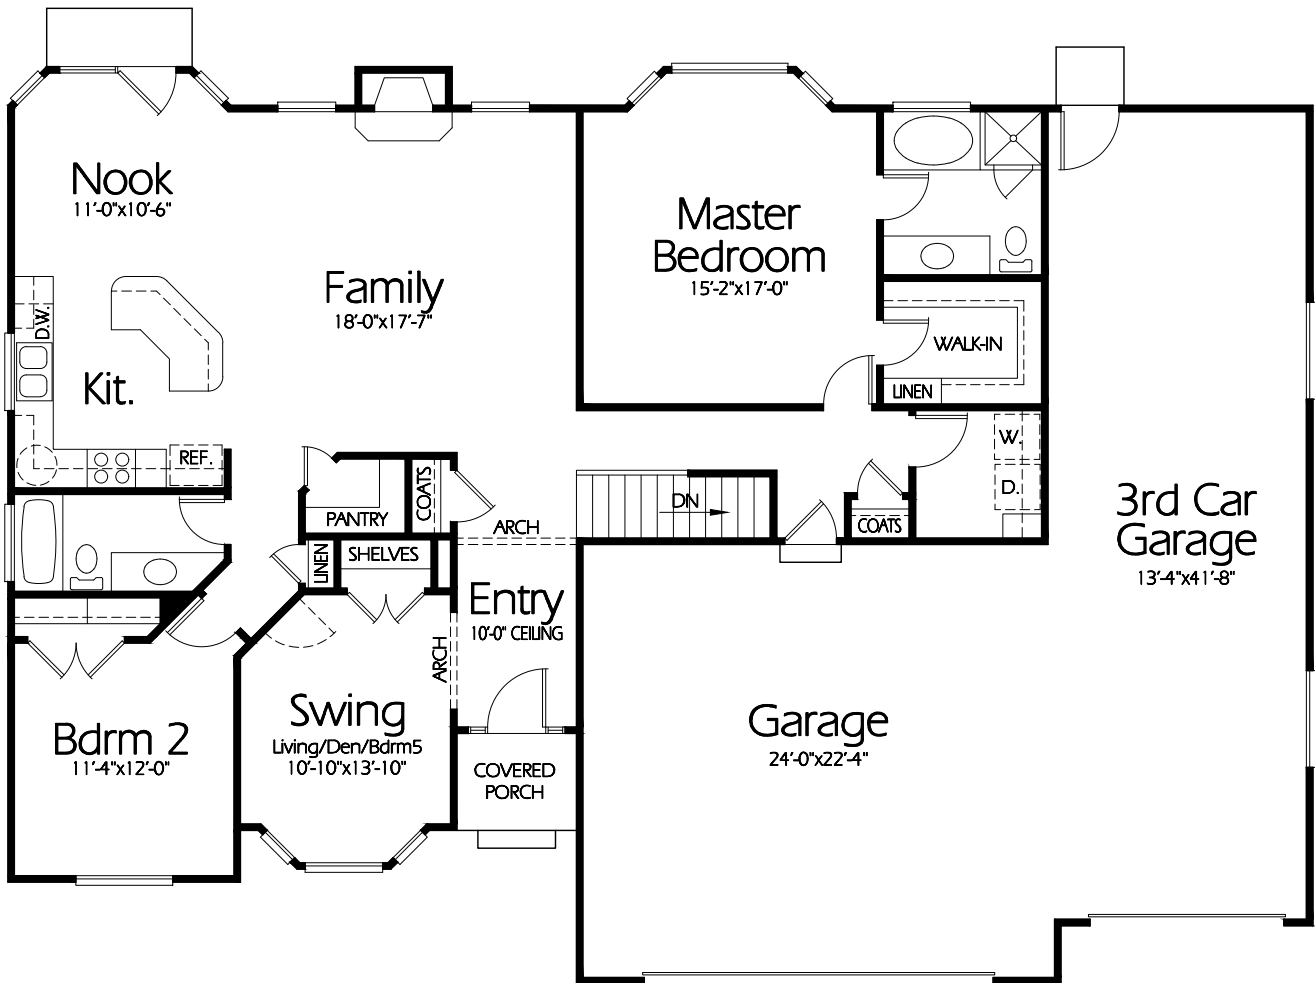

Front Elevation

Main Level

Plan R-1700d

Overall Dimensions 67'-4" x 47'-4"
 1700 Finished Sq. Feet
 Room Sizes Shown Are Approximate

*Hearthstone
 Home Design*

94 North 100 West - Bountiful, Utah 84010
 Phone: (801) 298-2505
www.hearthstonedesign.com