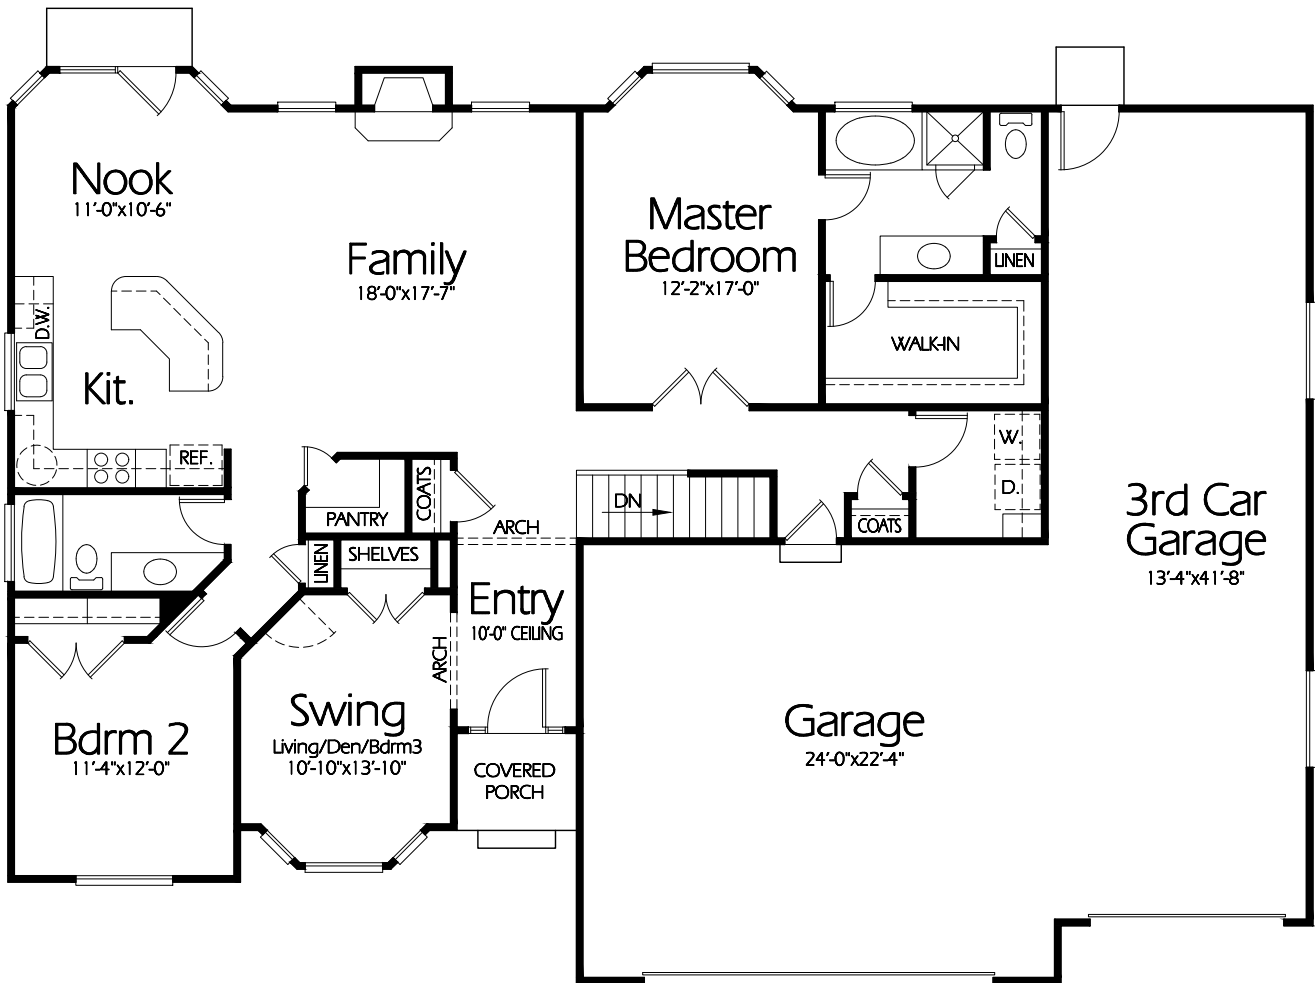

**Front Elevation**

**Main Level**

**Plan R-1700c**

Overall Dimensions 67'-4" x 47'-4"  
 1700 Finished Sq. Feet  
 Room Sizes Shown Are Approximate

*Hearthstone  
 Home Design*

94 North 100 West - Bountiful, Utah 84010  
 Phone: (801) 298-2505 - Fax: (801) 298-3077  
[www.hearthstonedesign.com](http://www.hearthstonedesign.com)