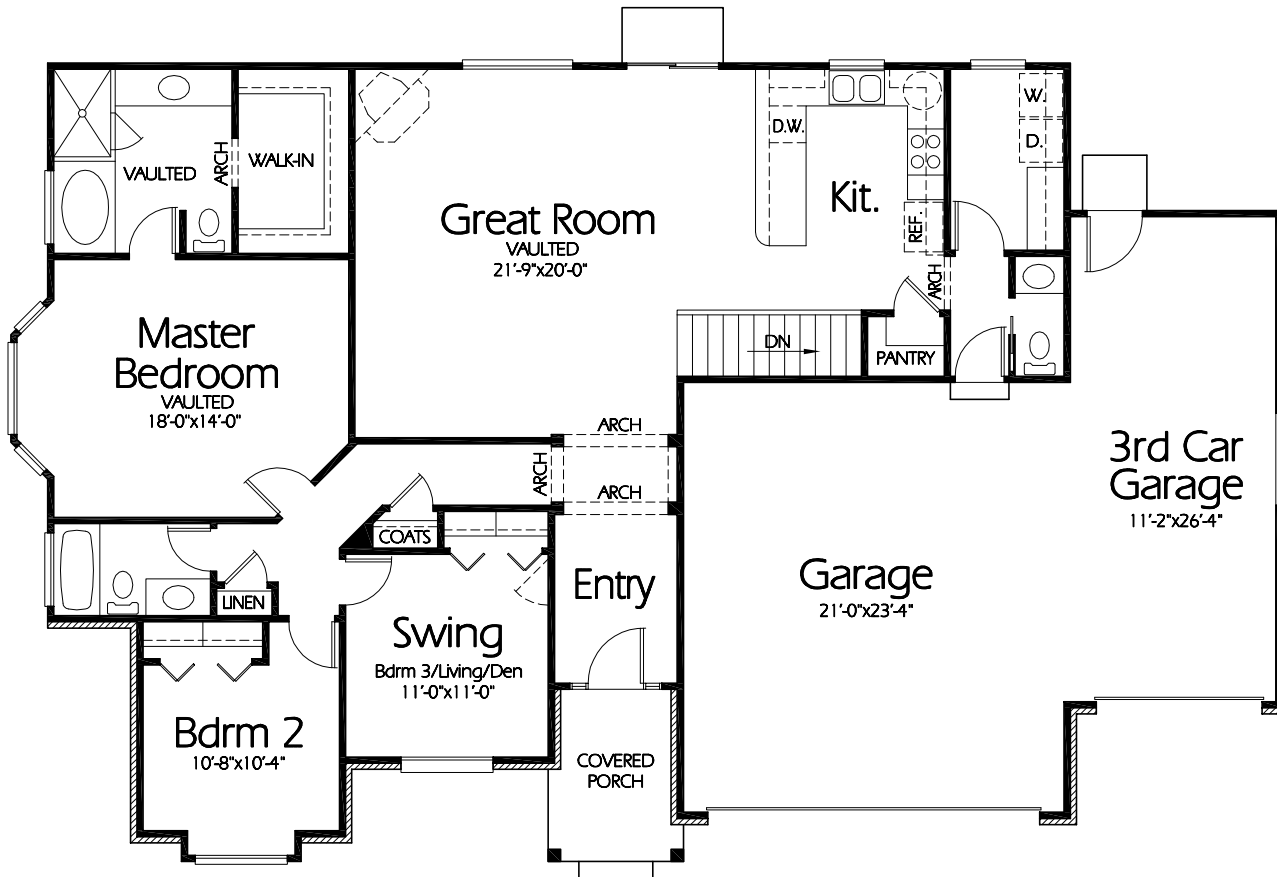

Front Elevation

Main Level

Plan R-1693a

Overall Dimensions 69'-0" x 43'-4"
 1693 Finished Sq. Feet
 Room Sizes Shown Are Approximate

*Hearthstone
 Home Design*

94 North 100 West - Bountiful, Utah 84010
 Phone: (801) 298-2505 - Fax: (801) 298-3077
www.hearthstonedesign.com