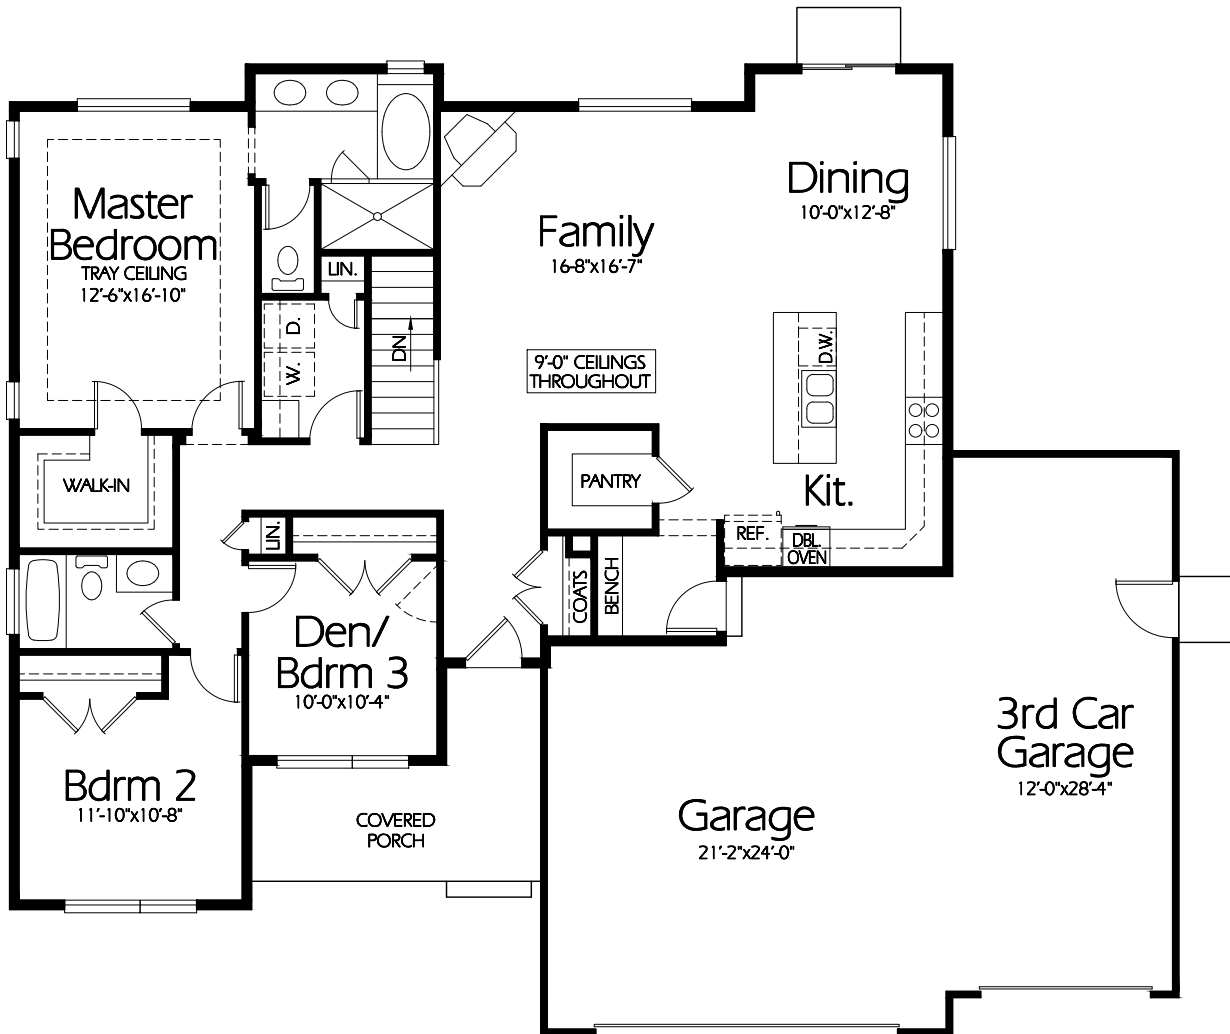

Front Elevation

Main Level

Plan R-1692c

Overall Dimensions 62'-0" x 51'-6"
1692 Finished Sq. Feet
Room Sizes Shown Are Approximate

*Hearthstone
Home Design*

94 North 100 West - Bountiful, Utah 84010
Phone: (801) 298-2505
www.hearthstonedesign.com
info@hearthstonedesign.com