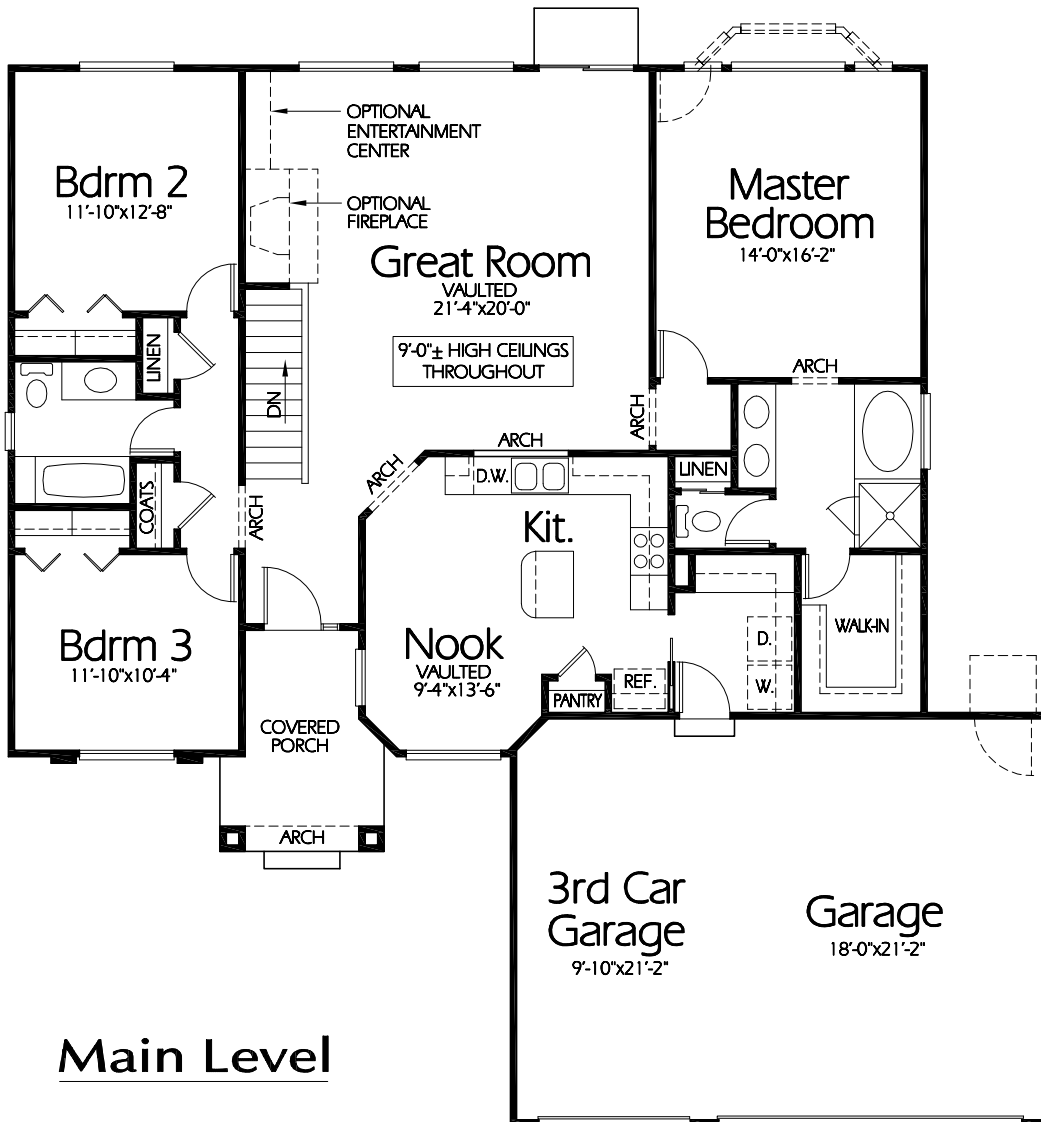

R-1686a

**Main Level**

**Plan R-1686a**

9' High ceilings throughout

Overall Dimensions 55'-0"x56'-0"

1686 Finished Sq. Feet

Room Sizes Shown Are Approximate

*Hearthstone  
Home Design*