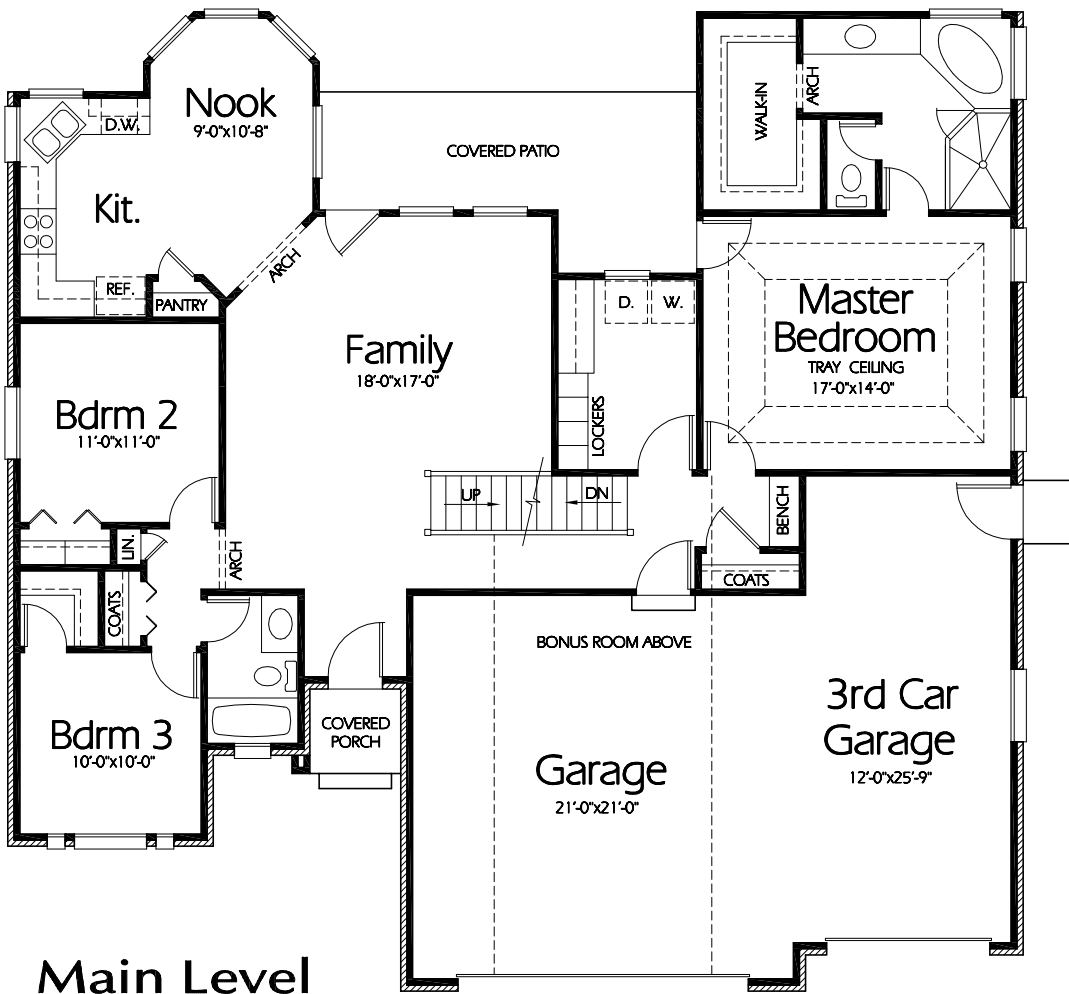

R-1661a

Main Level

Plan R-1661a

Overall Dimensions 56'-0" x 54'-0"
 1661 Finished Sq. Feet
 Room Sizes Shown Are Approximate

Hearthstone
 Home Design
 94 North 100 West - Bountiful, Utah 84010
 Phone: (801) 298-2505 - Fax: (801) 298-3077
www.hearthstonedesign.com