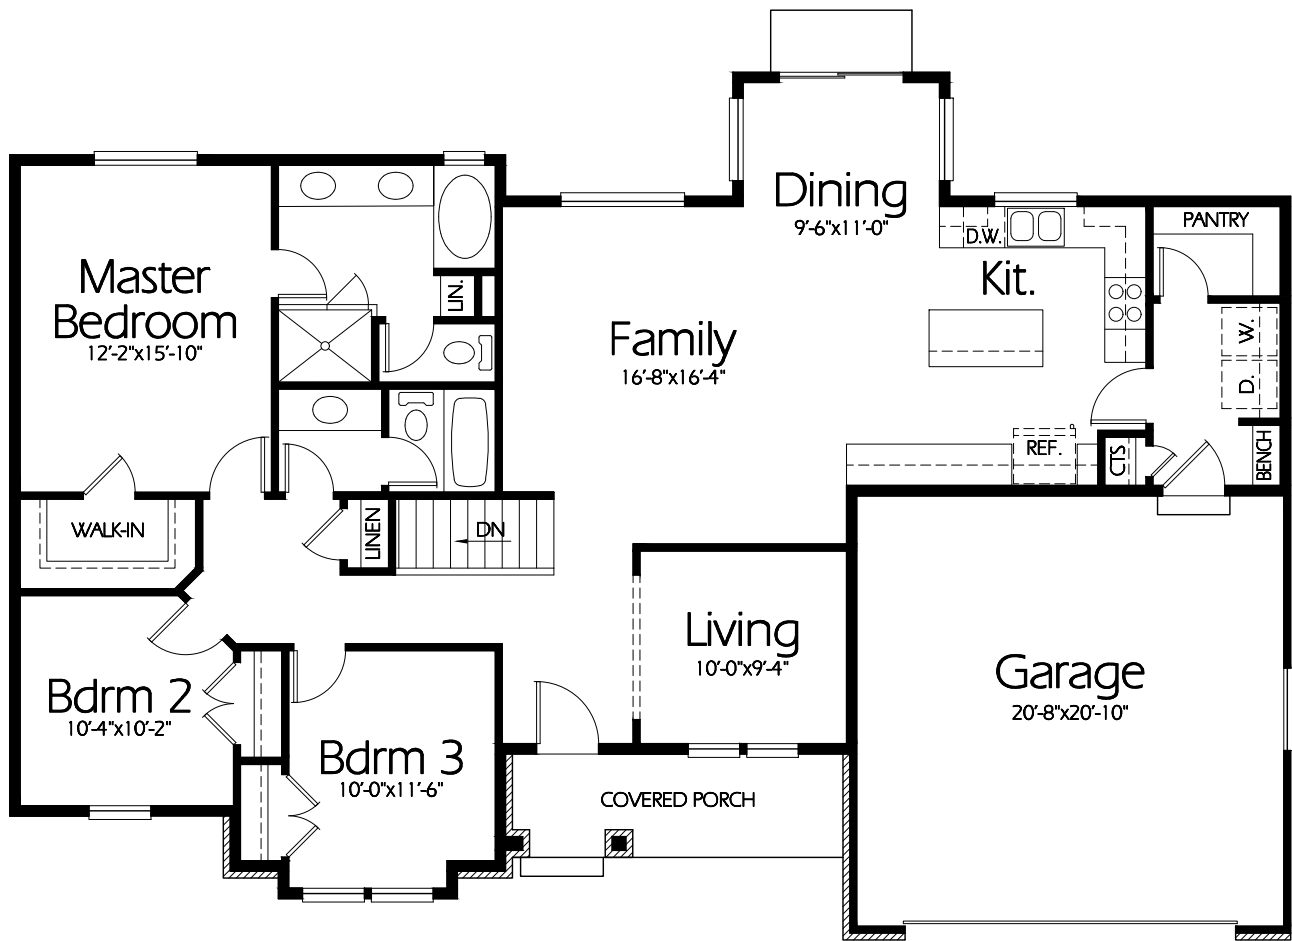

Front Elevation

Main Level

Plan R-1643b

Overall Dimensions 62'-0" x 42'-0"
1643 Finished Sq. Feet
Room Sizes Shown Are Approximate

*Hearthstone
Home Design*

94 North 100 West - Bountiful, Utah 84010
Phone: (801) 298-2505
www.hearthstonedesign.com
info@hearthstonedesign.com