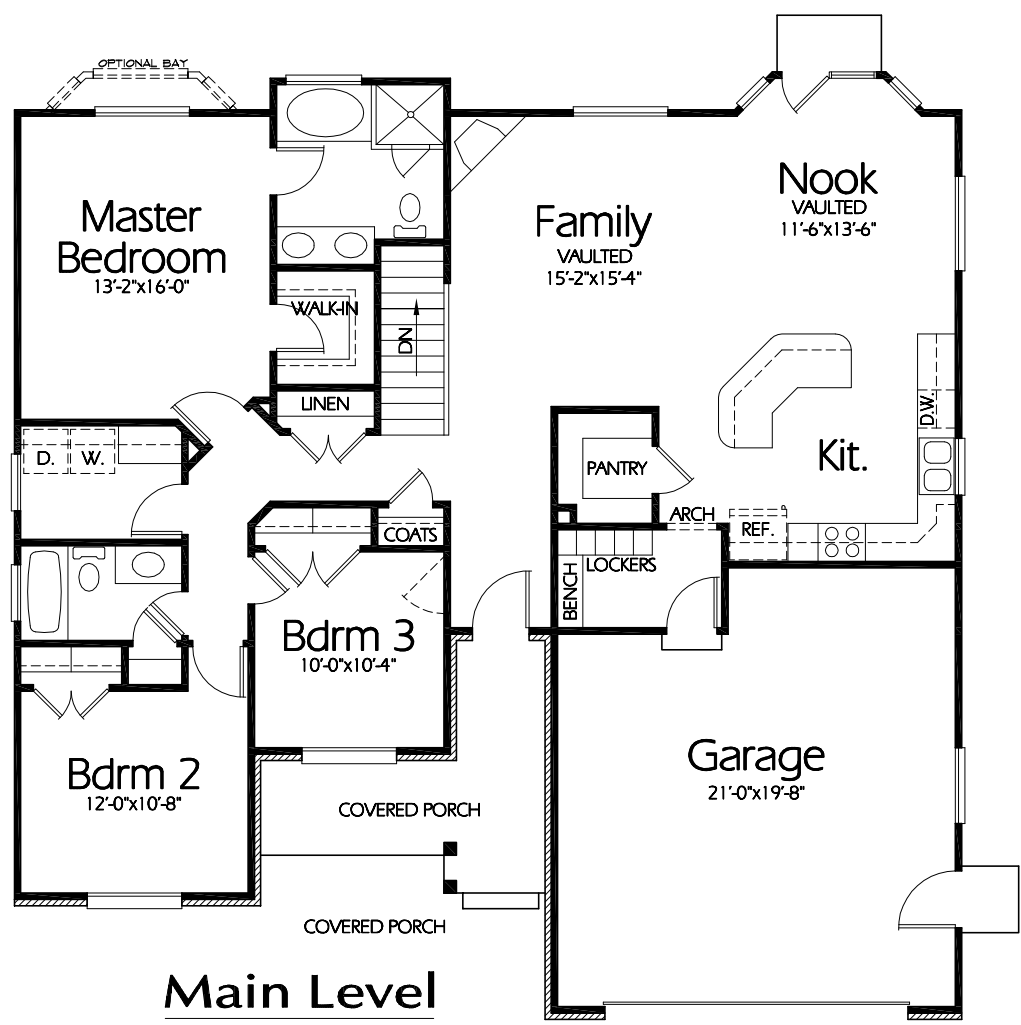

**Front Elevation**

**Main Level**

**Plan R-1629a**

Overall Dimensions 50'-0" x 50'-0"  
 1634 Finished Sq. Feet  
 Room Sizes Shown Are Approximate

*Hearthstone*  
 Home Design  
 94 North 100 West - Bountiful, Utah 84010  
 Phone: (801) 298-2505 - Fax: (801) 298-3077  
 www.hearthstonedesign.com