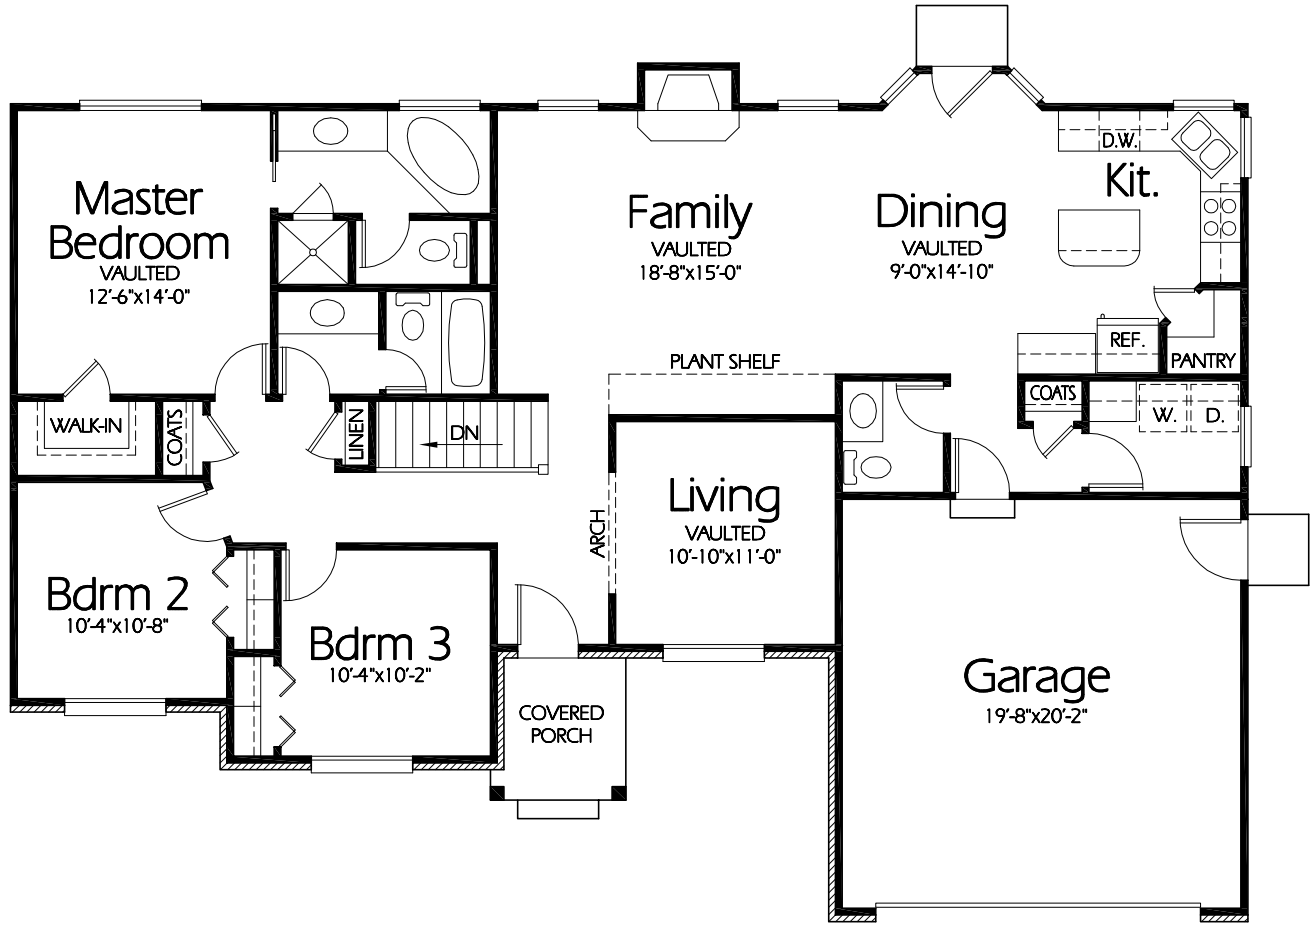

Front Elevation

Main Level

Plan R-1627c

Overall Dimensions 61'-0" x 40'-4"  
 1627 Finished Sq. Feet  
 Room Sizes Shown Are Approximate

*Hearthstone*  
 Home Design  
 94 North 100 West - Bountiful, Utah 84010  
 Phone: (801) 298-2505 - Fax: (801) 298-3077  
 www.hearthstonedesign.com