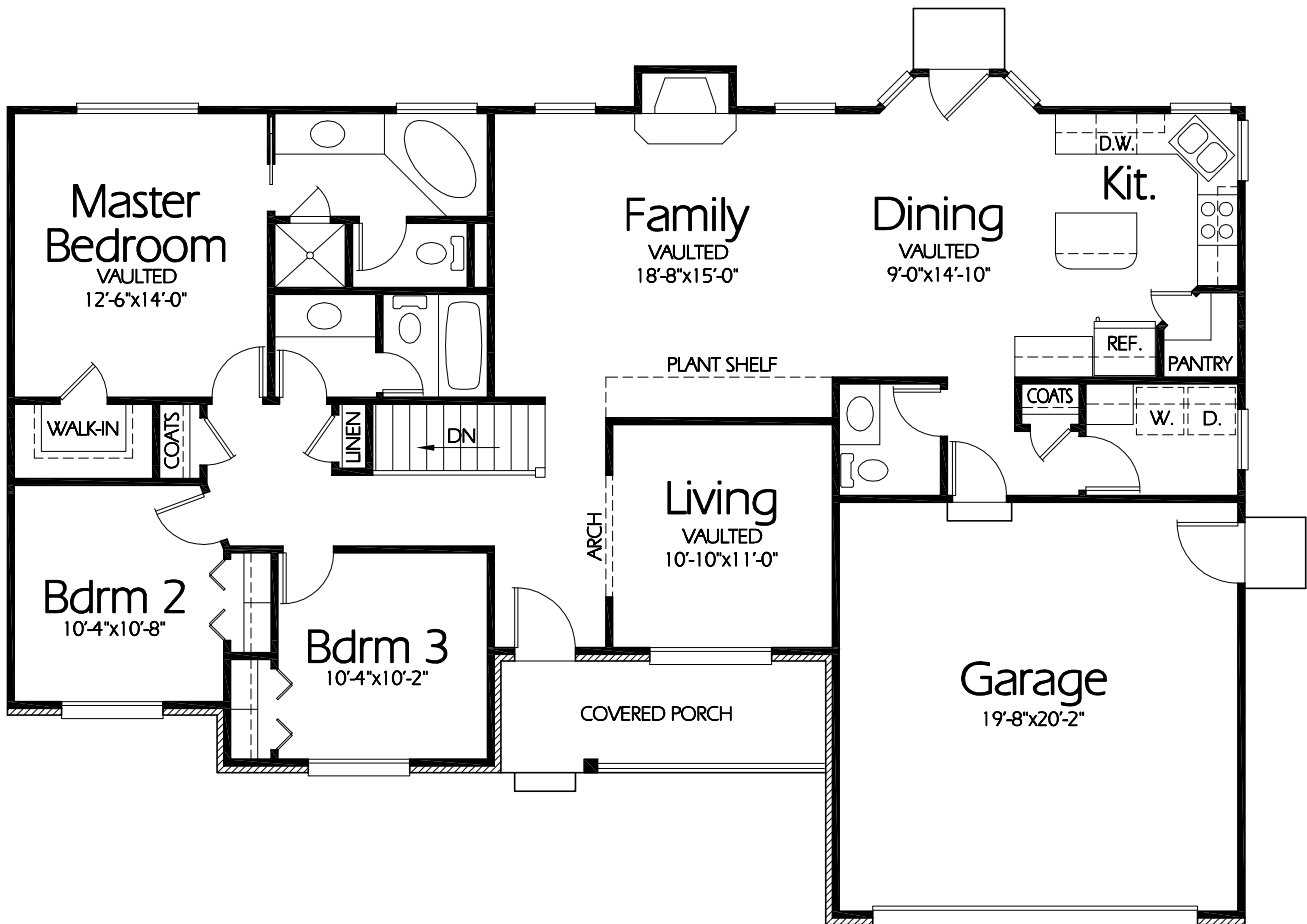

**Front Elevation**

**Main Level**

**Plan R-1627b**

Overall Dimensions 61'-0" x 40'-4"  
1627 Finished Sq. Feet  
Room Sizes Shown Are Approximate

*Hearthstone  
Home Design*

94 North 100 West - Bountiful, Utah 84010  
Phone: (801) 298-2505 - Fax: (801) 298-3077  
www.hearthstonedesign.com