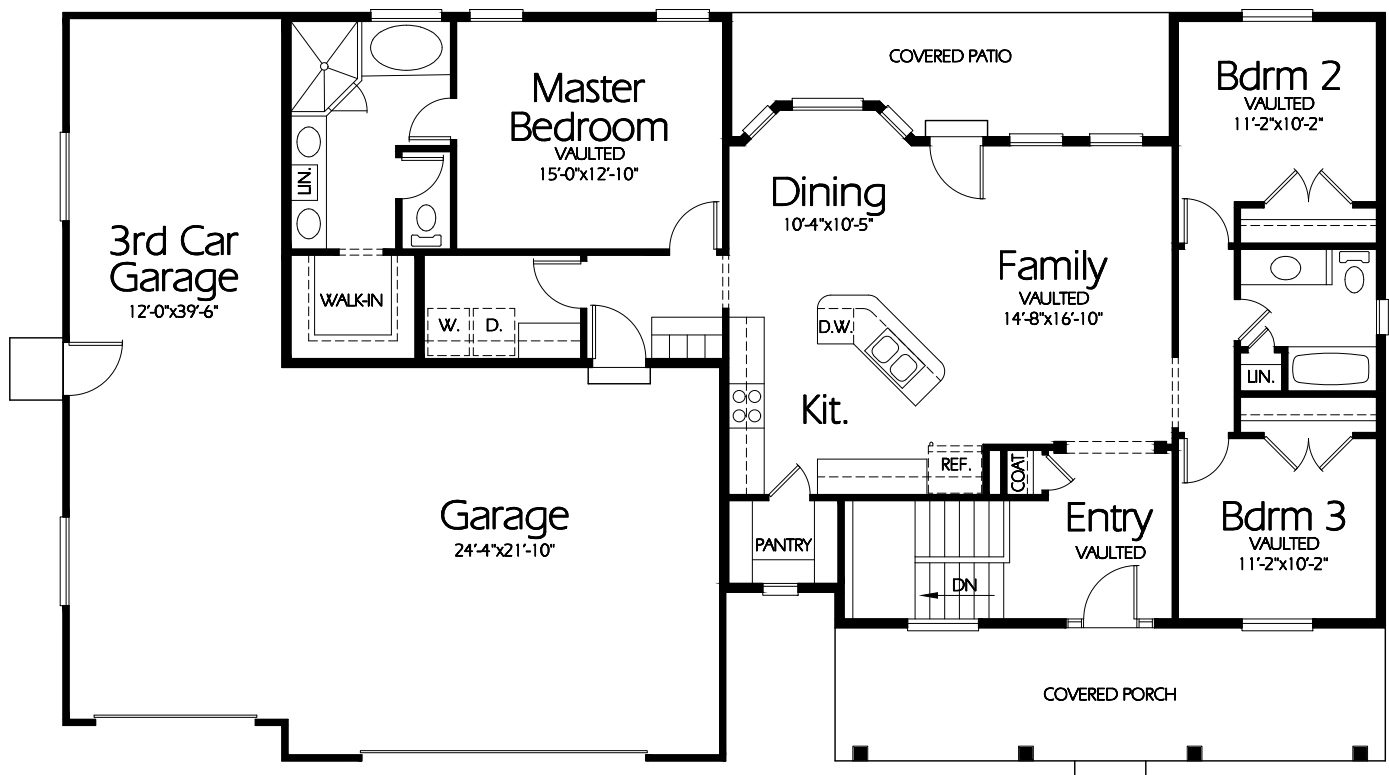

Front Elevation

Main Level

Plan R-1623a

Overall Dimensions 74'-6" x 42'-2"
1623 Finished Sq. Feet
Room Sizes Shown Are Approximate

*Hearthstone
Home Design*

94 North 100 West - Bountiful, Utah 84010
Phone: (801) 298-2505
www.hearthstonedesign.com
info@hearthstonedesign.com