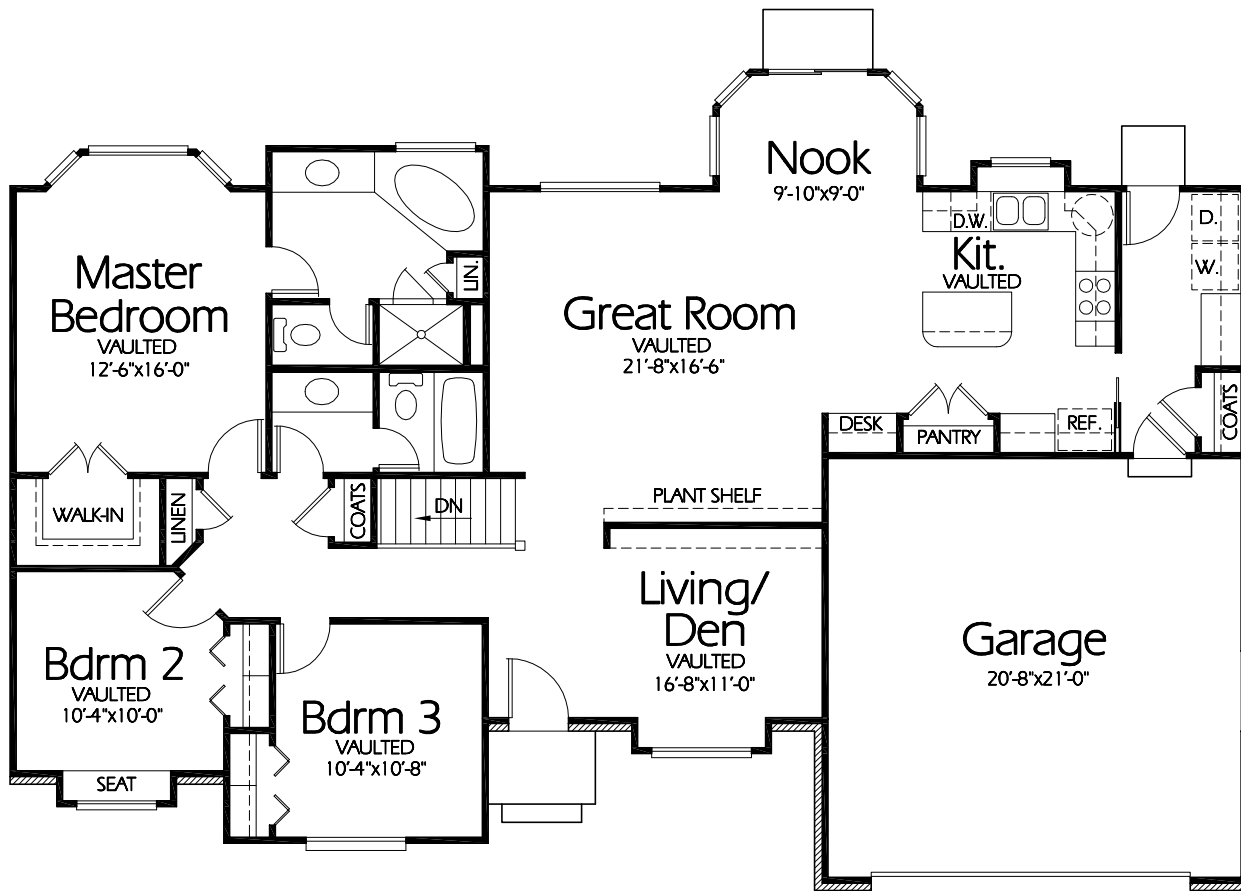

Front Elevation

Main Level

Plan R-1613a

Overall Dimensions 62'-0" x 39'-4"
 1613 Finished Sq. Feet
 Room Sizes Shown Are Approximate

*Hearthstone
 Home Design*

94 North 100 West - Bountiful, Utah 84010
 Phone: (801) 298-2505 - Fax: (801) 298-3077
www.hearthstonedesign.com