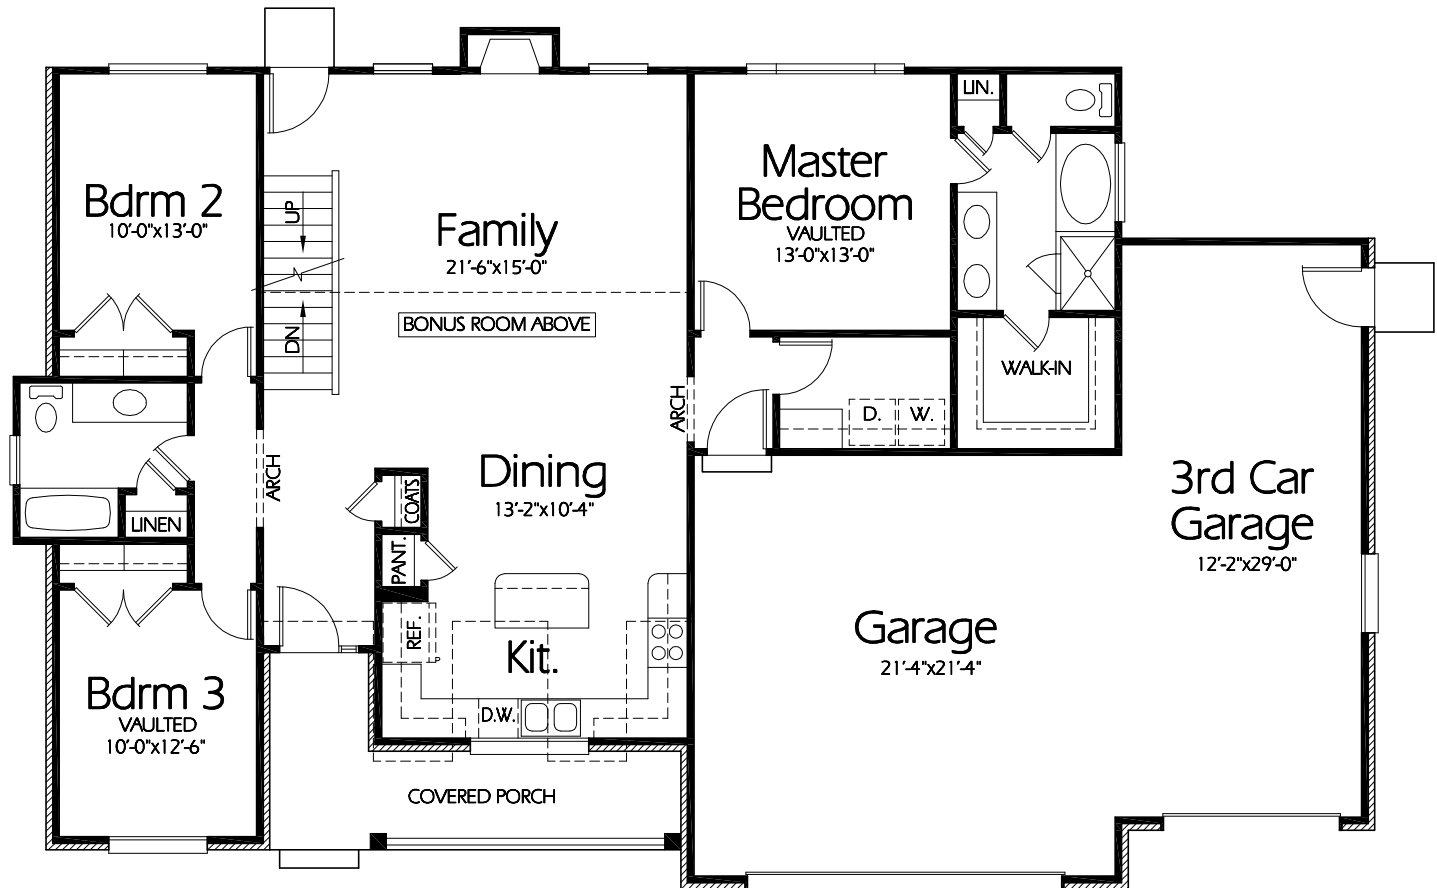

Front Elevation

Main Level

Plan R-1610b

Overall Dimensions 69'-0" x 41'-8"
 1610 Finished Sq. Feet
 Room Sizes Shown Are Approximate

Hearthstone
 Home Design
 94 North 100 West - Bountiful, Utah 84010
 Phone: (801) 298-2505 - Fax: (801) 298-3077
 www.hearthstonedesign.com