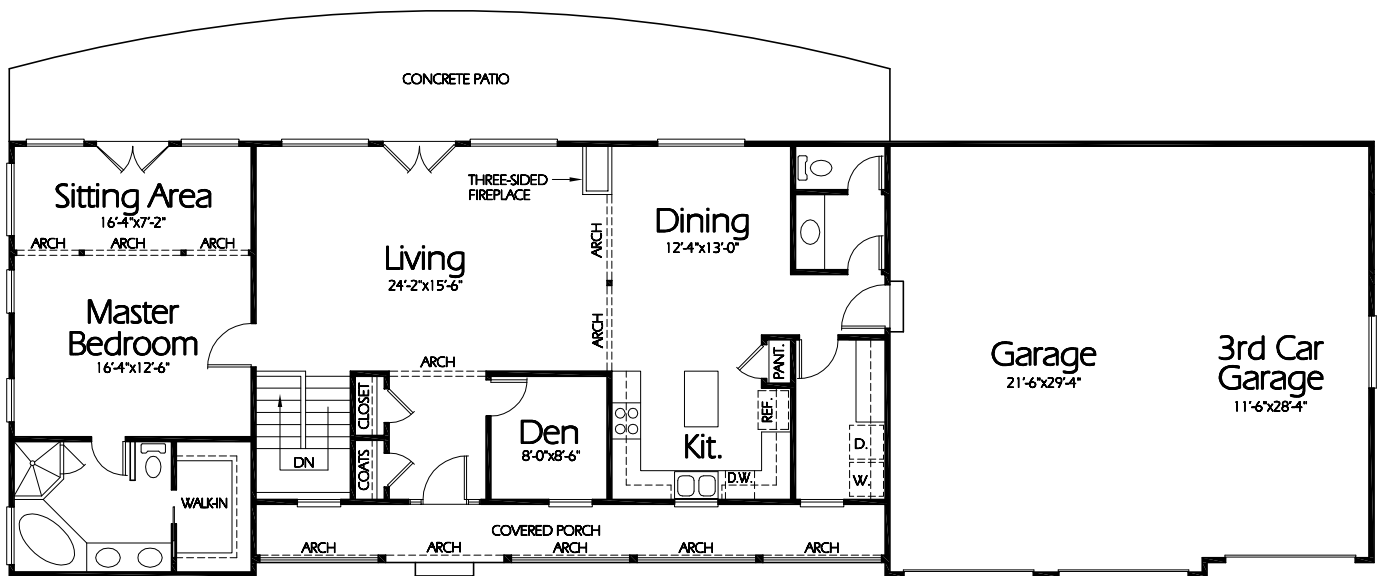

Front Elevation

Main Level

Plan R-1602a

Overall Dimensions 94'-0" x 30'-0"
 1602 Finished Sq. Feet
 Room Sizes Shown Are Approximate

Hearthstone
 Home Design
 94 North 100 West - Bountiful, Utah 84010
 Phone: (801) 298-2505 - Fax: (801) 298-3077
 www.hearthstonedesign.com