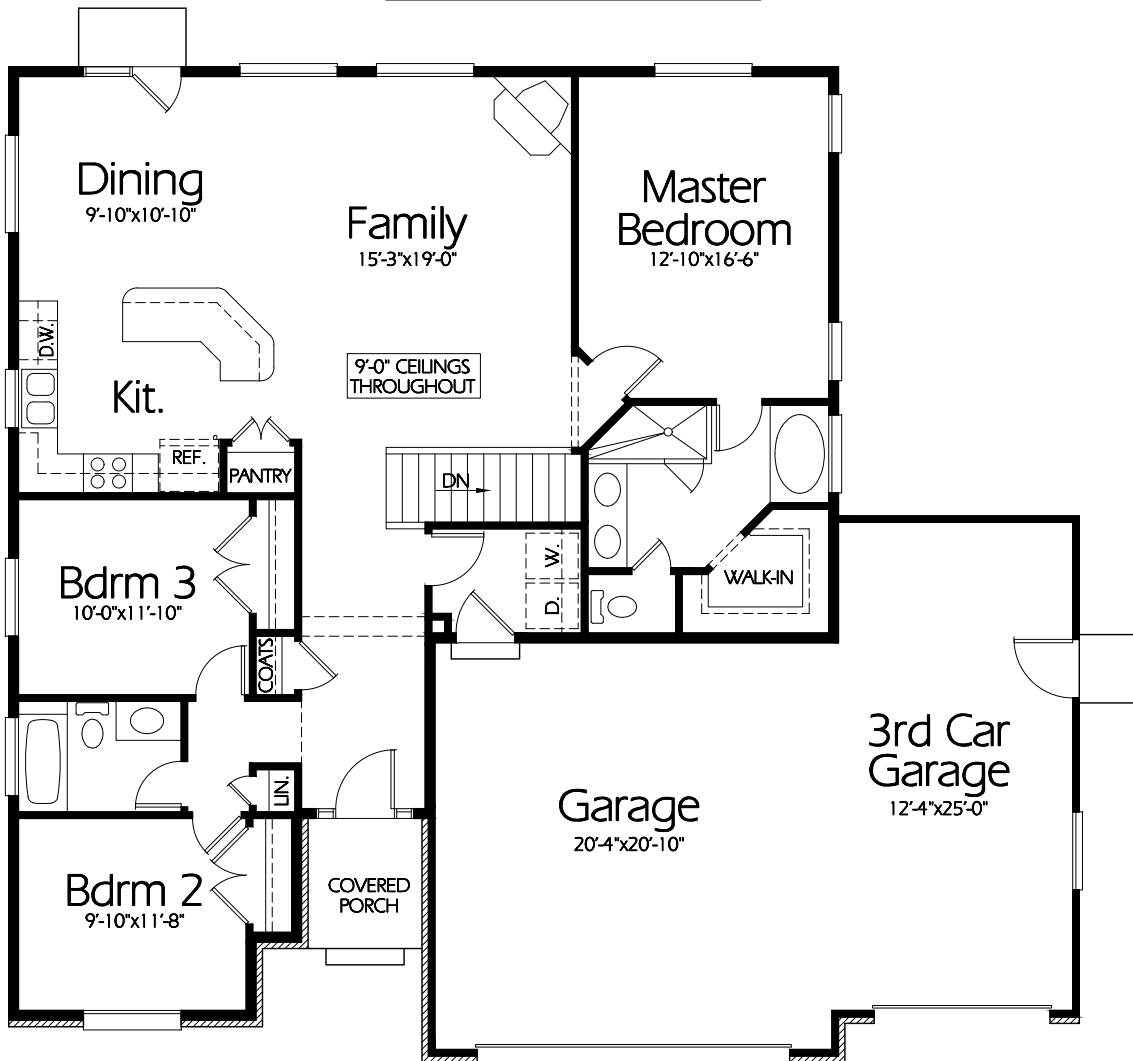

Front Elevation

Main Level

Plan R-1601a

Overall Dimensions 54'-10" x 51'-0"
1604 Finished Sq. Feet
Room Sizes Shown Are Approximate

*Hearthstone
Home Design*

94 North 100 West - Bountiful, Utah 84010
Phone: (801) 298-2505
www.hearthstonedesign.com
info@hearthstonedesign.com