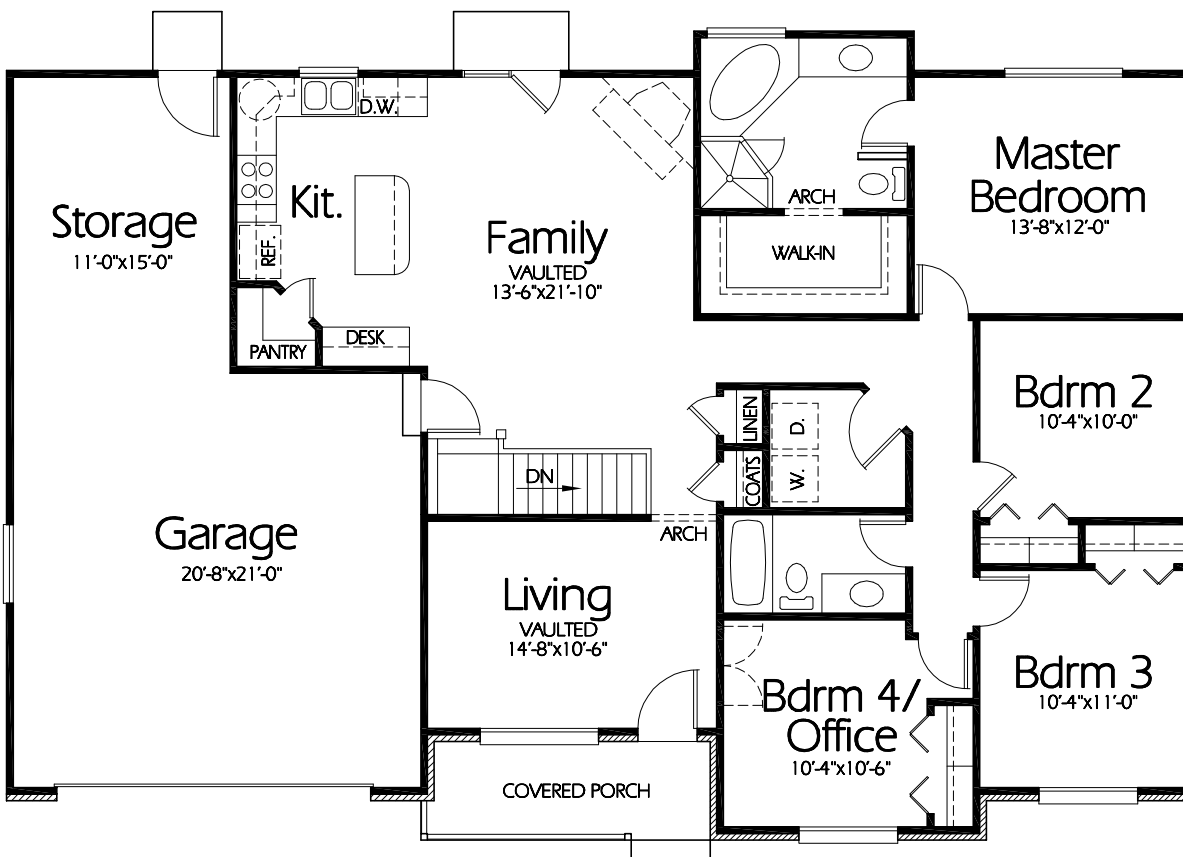

R-1599b

Main Level

Plan R-1599b

Overall Dimensions 60'-0" x 39'-0"
 1599 Finished Sq. Feet
 Room Sizes Shown Are Approximate

Hearthstone
 Home Design

94 North 100 West - Bountiful, Utah 84010
 Phone: (801) 298-2505 - Fax: (801) 298-3077
www.hearthstonedesign.com