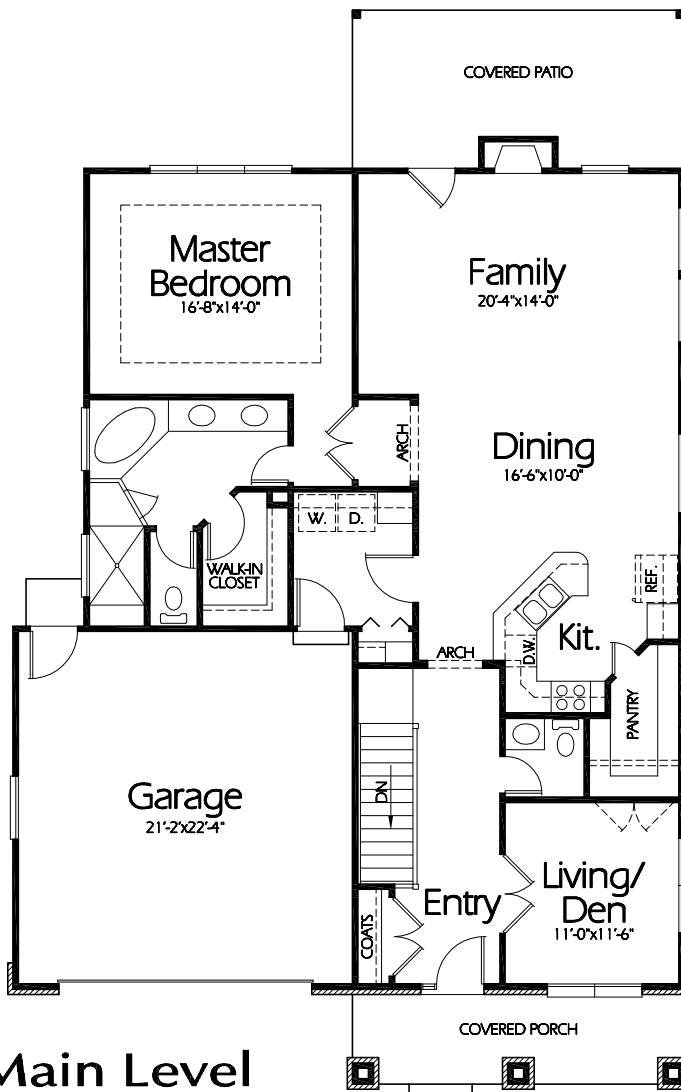

Front Elevation

Main Level

Plan R-1597a

Overall Dimensions 42'-10" x 68'-4"
 1597 Finished Sq. Feet
 Room Sizes Shown Are Approximate

Hearthstone
 Home Design

94 North 100 West - Bountiful, Utah 84010
 Phone: (801) 298-2505 - Fax: (801) 298-3077
www.hearthstonedesign.com