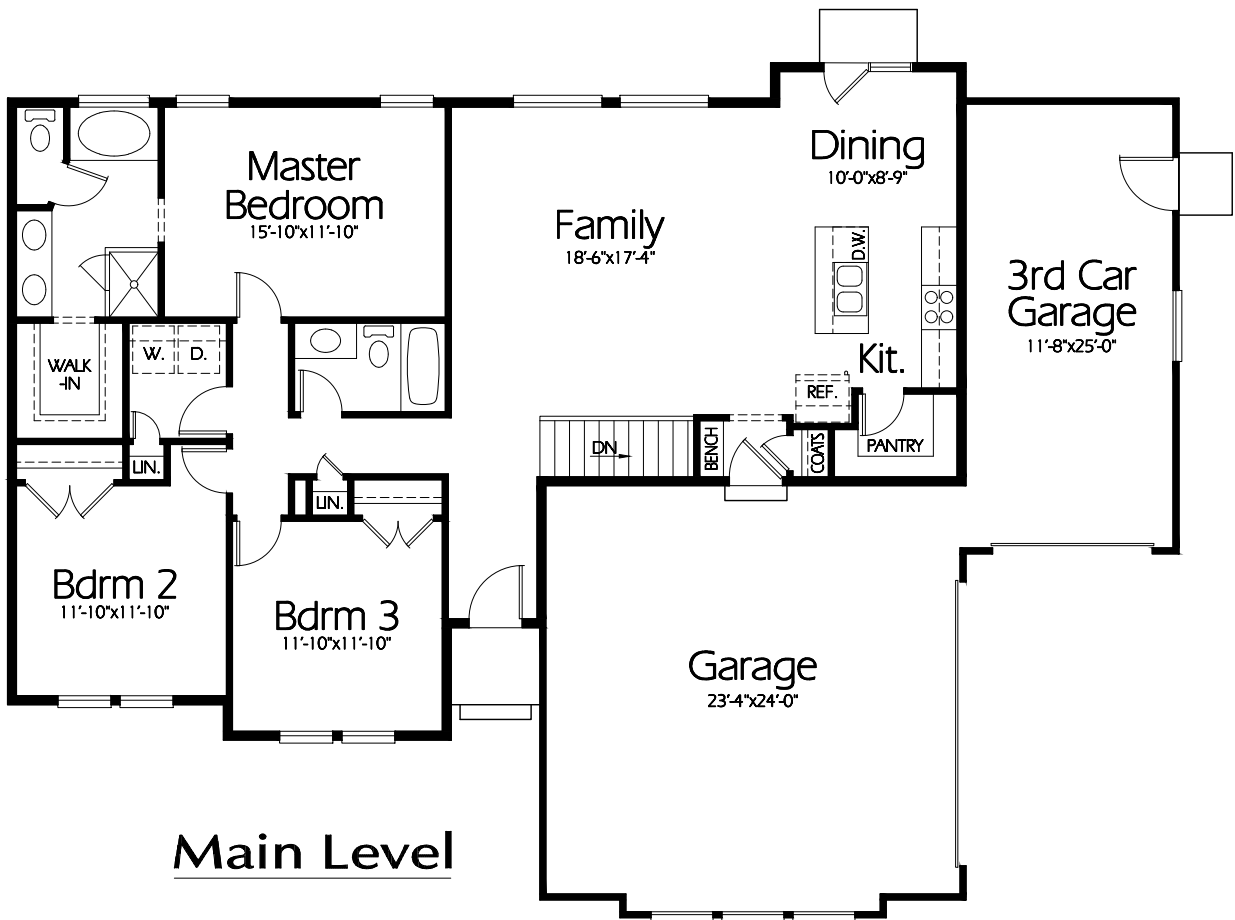

Front Elevation

Main Level

Plan R-1587c

Overall Dimensions 66'-0" x 48'-2"
1578 Finished Sq. Feet
Room Sizes Shown Are Approximate

*Hearthstone
Home Design*

94 North 100 West - Bountiful, Utah 84010
Phone: (801) 298-2505