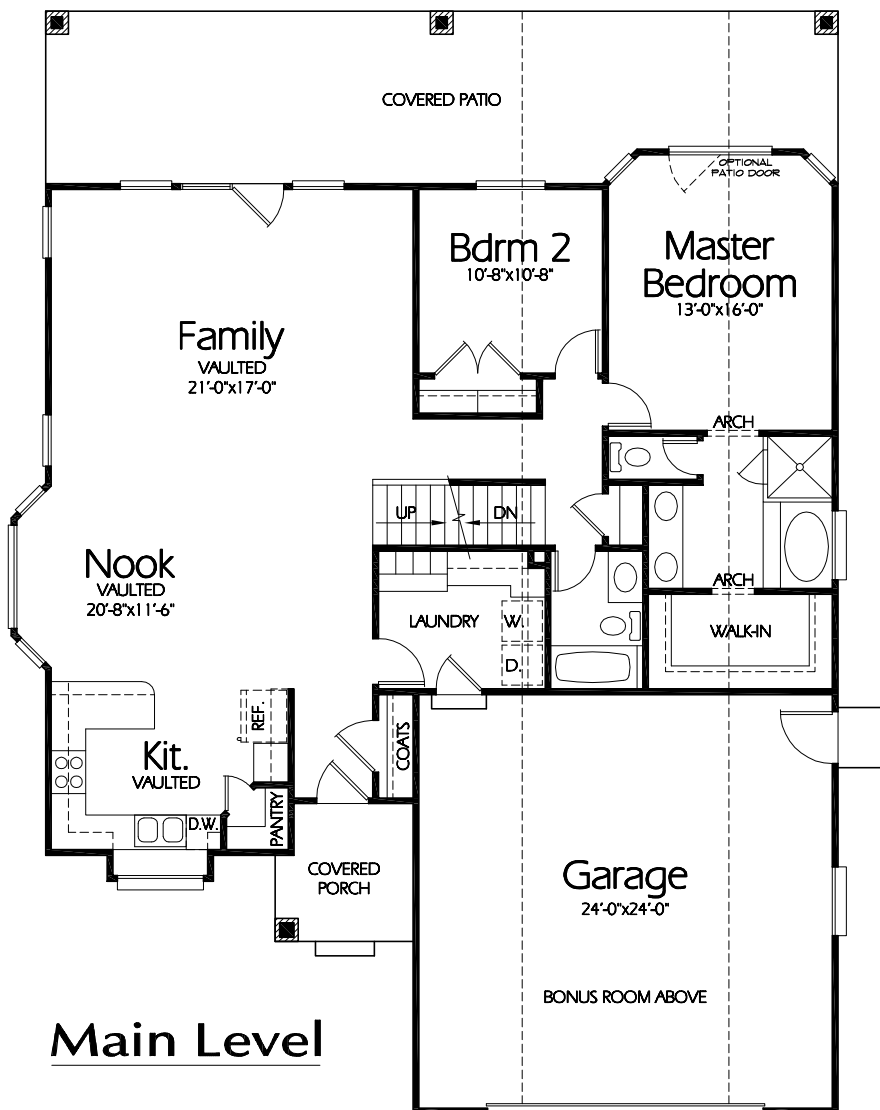

**Front Elevation**

**Main Level**

**Plan R-1587a**

Overall Dimensions 46'-0" x 64'-0"  
1578 Finished Sq. Feet  
Room Sizes Shown Are Approximate

*Hearthstone  
Home Design*

94 North 100 West - Bountiful, Utah 84010  
Phone: (801) 298-2505 - Fax: (801) 298-3077  
www.hearthstonedesign.com