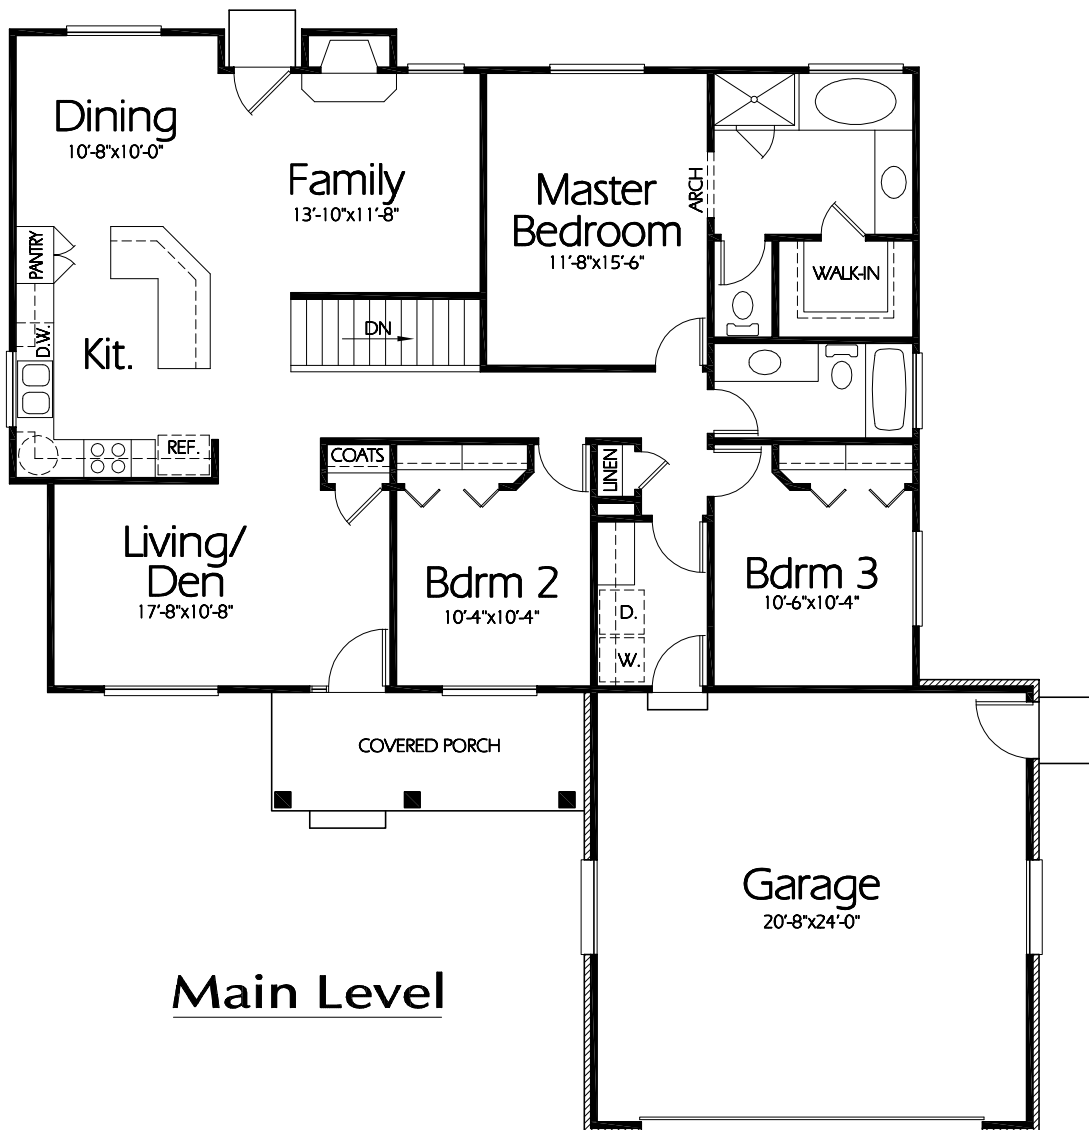

R-1584b

Main Level

Plan R-1584b

Overall Dimensions 54'-4" x 56'-4"
 1584 Finished Sq. Feet
 Room Sizes Shown Are Approximate

*Hearthstone
 Home Design*

94 North 100 West - Bountiful, Utah 84010
 Phone: (801) 298-2505 - Fax: (801) 298-3077
www.hearthstonedesign.com