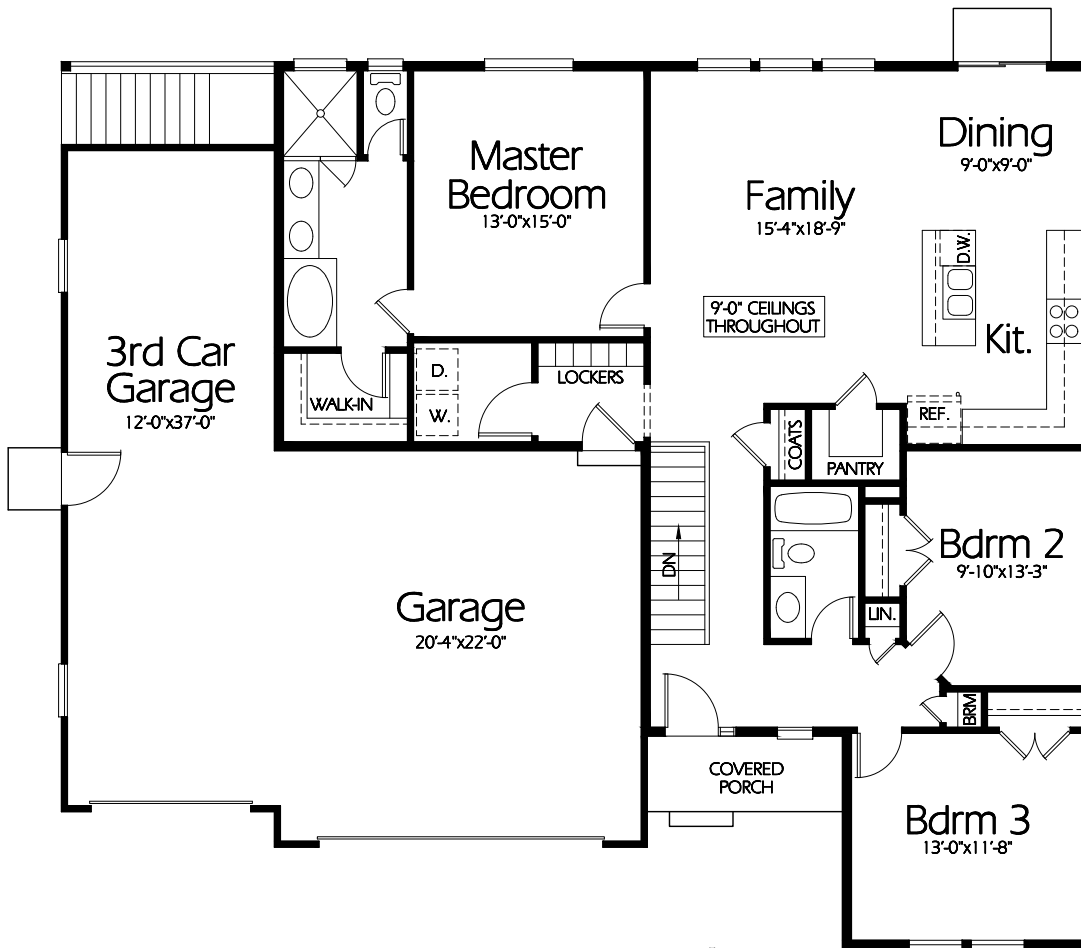

Front Elevation

Main Level

Plan R-1581c

Overall Dimensions 58'-0" x 50'-0"
1581 Finished Sq. Feet
Room Sizes Shown Are Approximate

*Hearthstone
Home Design*

94 North 100 West - Bountiful, Utah 84010
Phone: (801) 298-2505
www.hearthstonedesign.com
info@hearthstonedesign.com