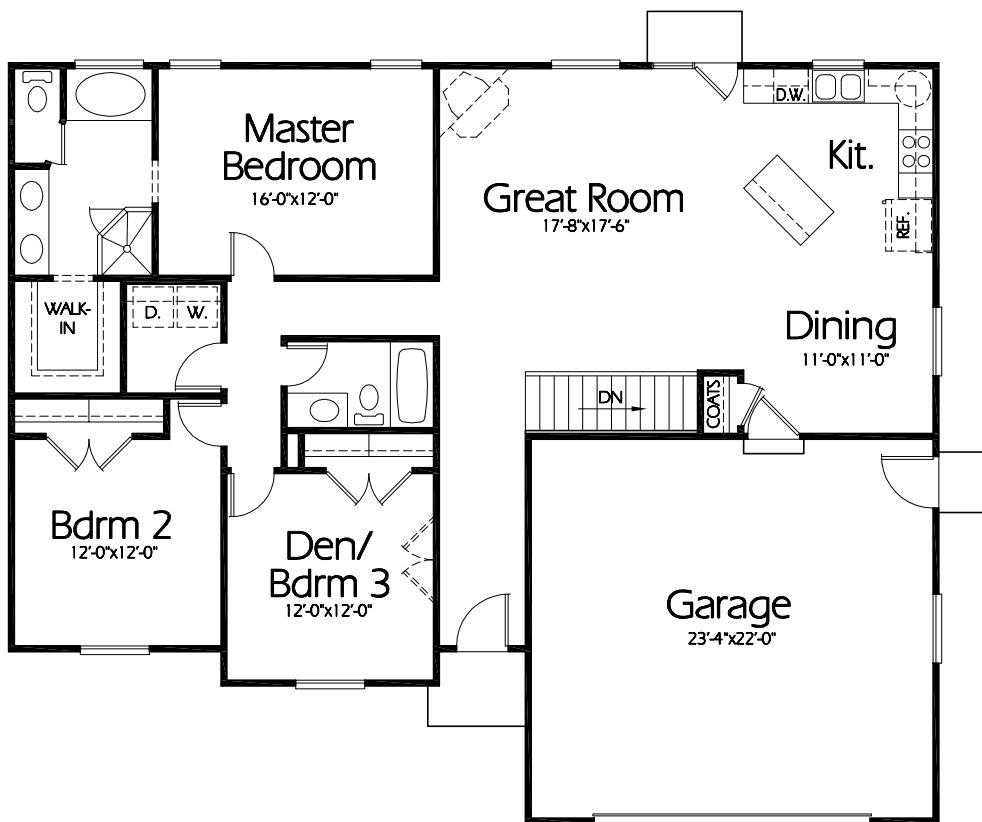

Front Elevation

Main Level

Plan R-1578a

Overall Dimensions 54'-0" x 44'-2"
1578 Finished Sq. Feet
Room Sizes Shown Are Approximate

Hearthstone
Home Design
94 North 100 West - Bountiful, Utah 84010
Phone: (801) 298-2505 - Fax: (801) 298-3077
www.hearthstonedesign.com