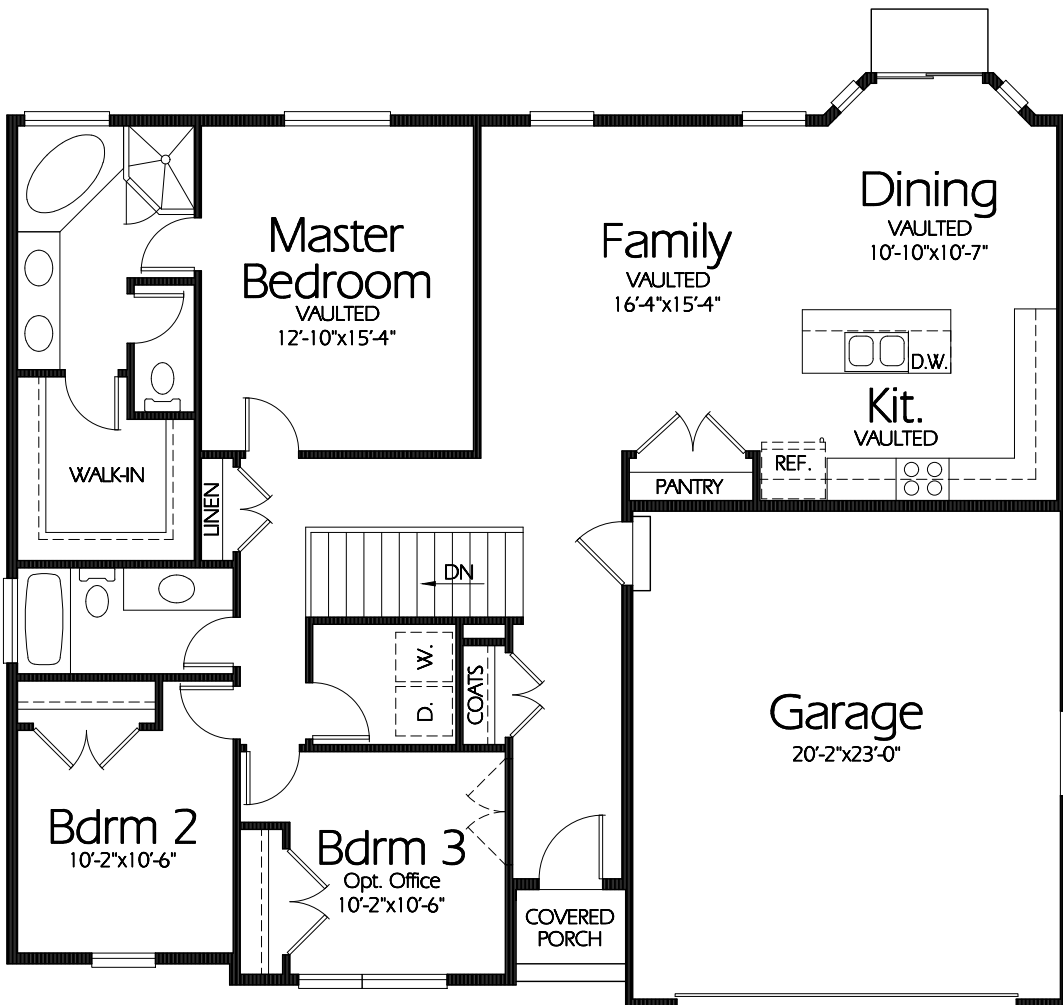

**Front Elevation**

**Main Level**

**Plan R-1573c**

Overall Dimensions 50'-0" x 44'-0"  
1573 Finished Sq. Feet  
Room Sizes Shown Are Approximate

*Hearthstone  
Home Design*

94 North 100 West - Bountiful, Utah 84010  
Phone: (801) 298-2505  
www.hearthstonedesign.com  
info@hearthstonedesign.com