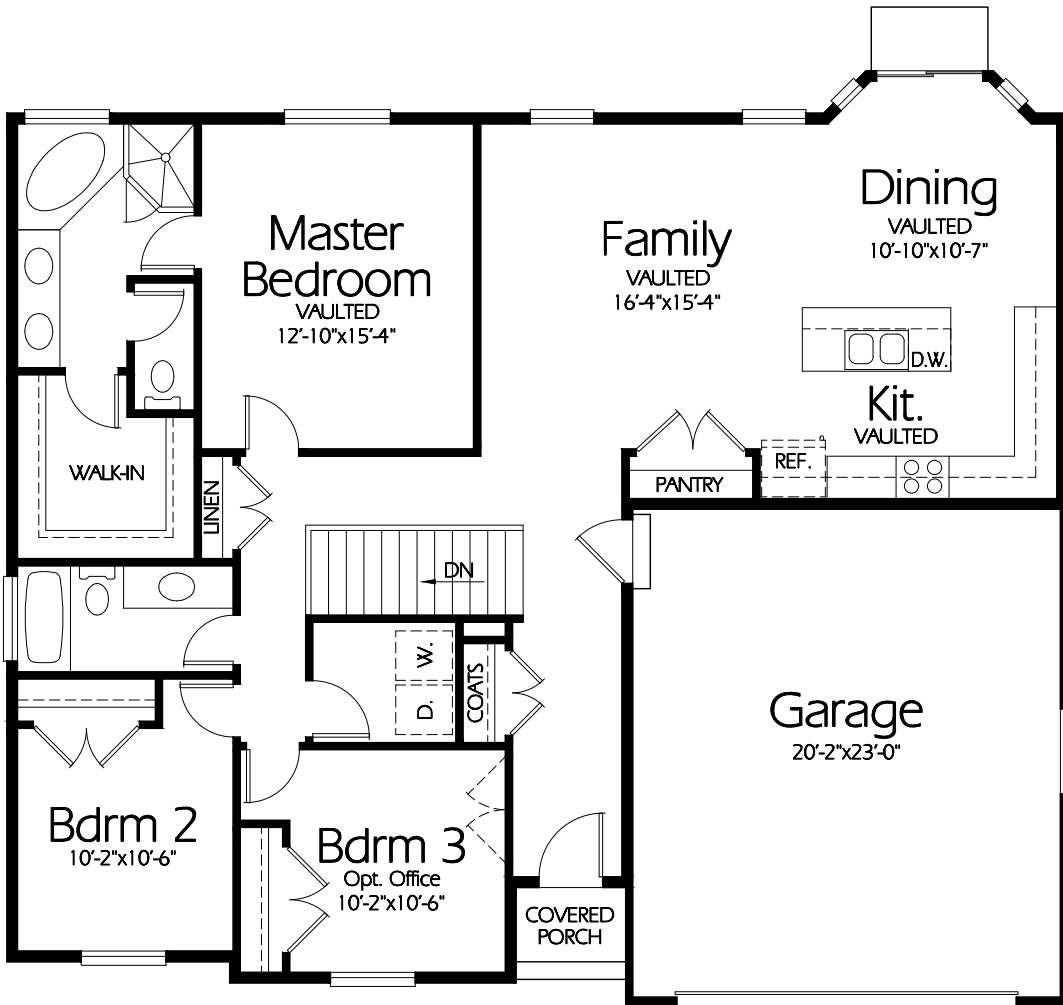

**Front Elevation**

**Main Level**

**Plan R-1573b**

Overall Dimensions 50'-0" x 44'-0"  
1573 Finished Sq. Feet  
Room Sizes Shown Are Approximate

*Hearthstone  
Home Design*

94 North 100 West - Bountiful, Utah 84010  
Phone: (801) 298-2505  
www.hearthstonedesign.com  
info@hearthstonedesign.com