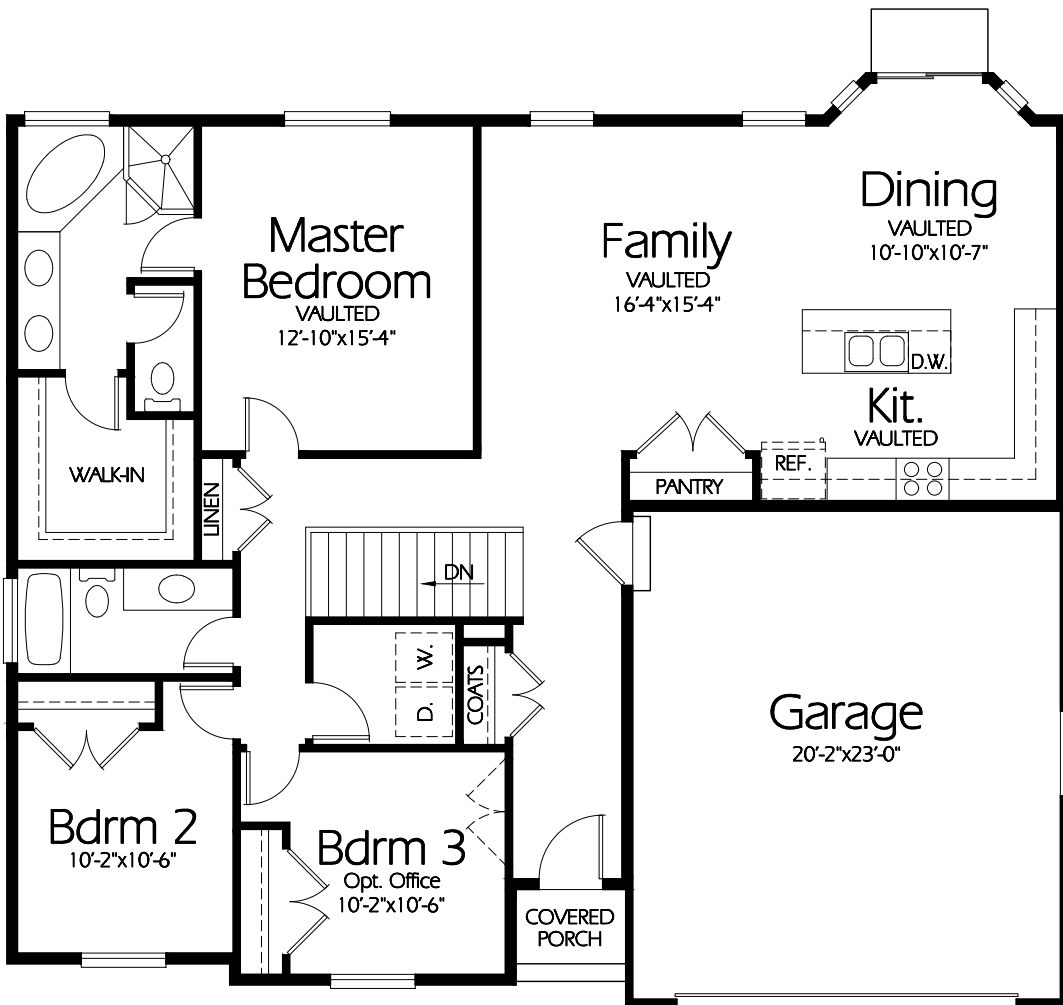

Front Elevation

Main Level

Plan R-1573a

Overall Dimensions 50'-0" x 44'-0"  
1573 Finished Sq. Feet  
Room Sizes Shown Are Approximate

*Hearthstone  
Home Design*

94 North 100 West - Bountiful, Utah 84010  
Phone: (801) 298-2505  
www.hearthstonedesign.com  
info@hearthstonedesign.com