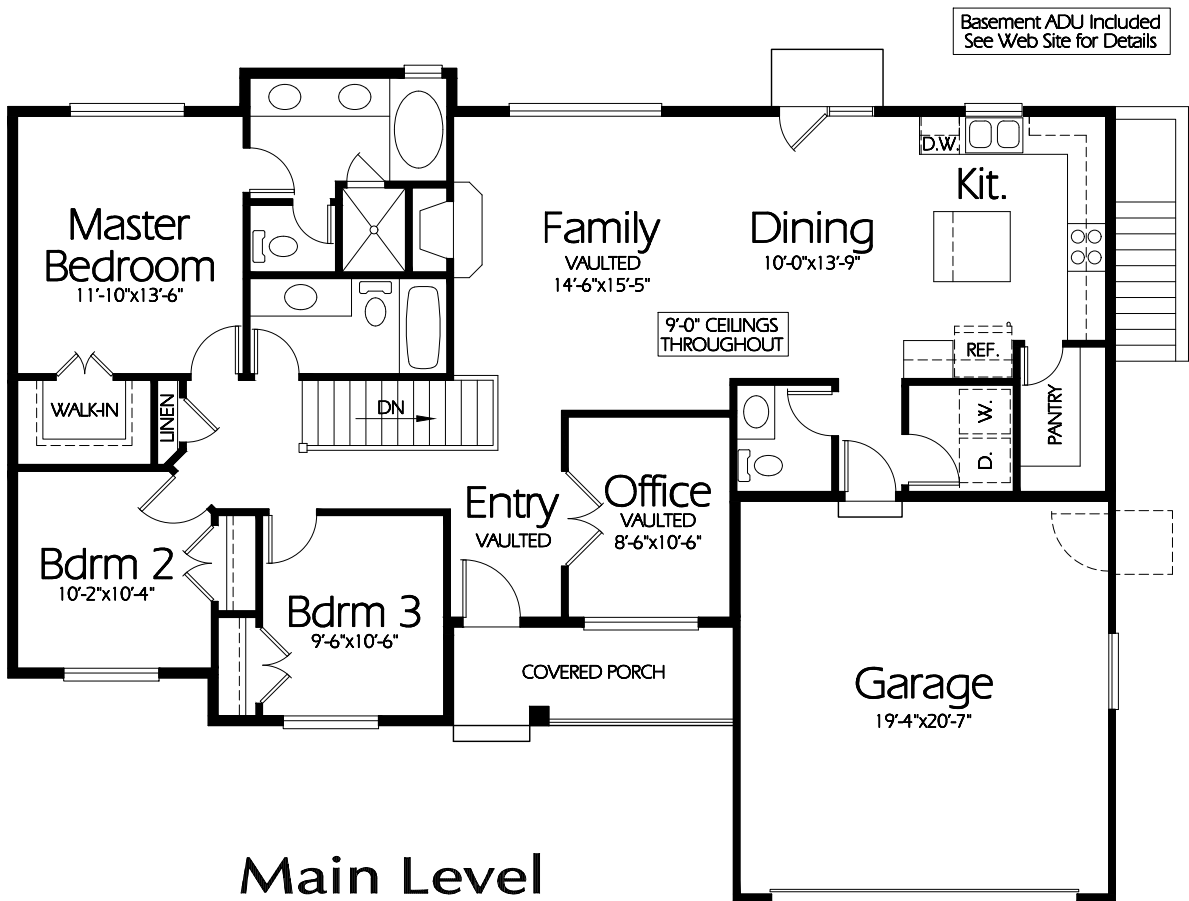

Front Elevation

Main Level

Plan R-1568a

Overall Dimensions 58'-0" x 43'-7"
 1568 Finished Sq. Feet
 Room Sizes Shown Are Approximate

*Hearthstone
Home Design*

94 North 100 West - Bountiful, Utah 84010
 Phone: (801) 298-2505
 www.hearthstonedesign.com
 info@hearthstonedesign.com