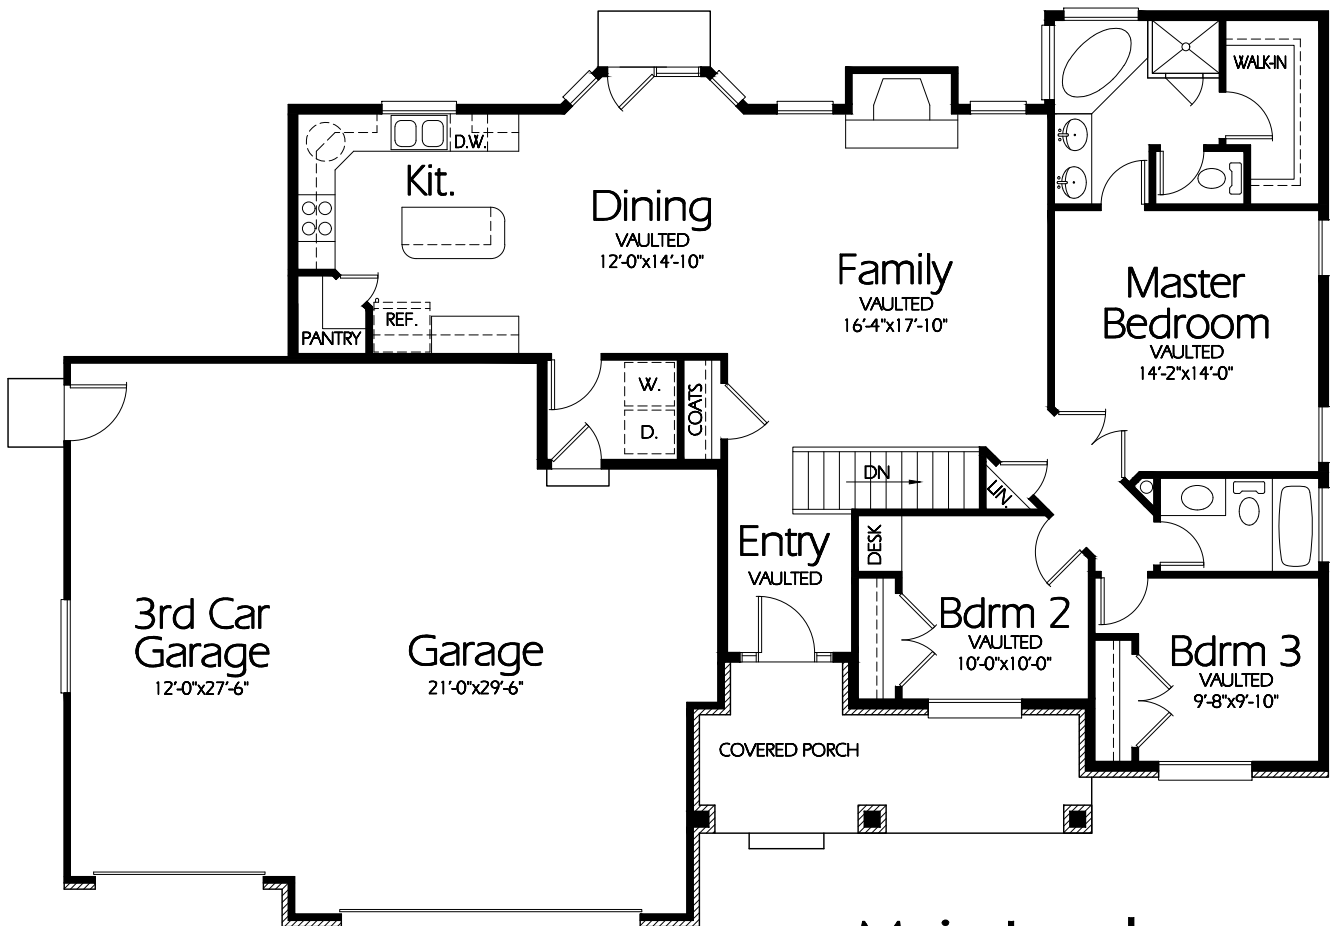

Front Elevation

Main Level

Plan R-1554b

Overall Dimensions 67'-8" x 49'-0"
 1554 Finished Sq. Feet
 Room Sizes Shown Are Approximate

*Hearthstone
 Home Design*

94 North 100 West - Bountiful, Utah 84010
 Phone: (801) 298-2505
www.hearthstonedesign.com
info@hearthstonedesign.com