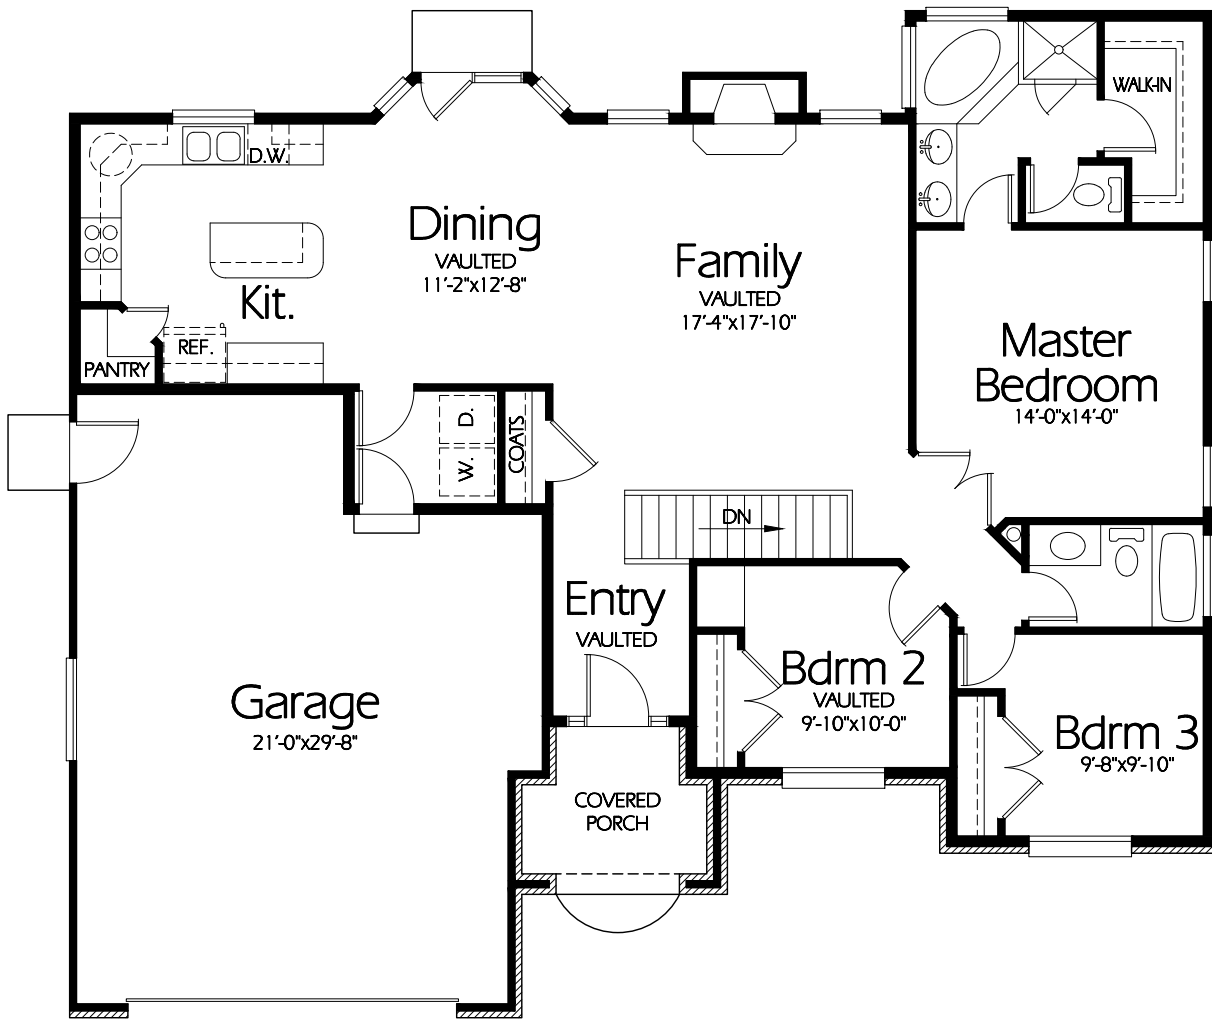

Third Car Option Shown

R-1554a

Main Level

Plan R-1554a

Overall Dimensions 55'-8" x 49'-0"
 1554 Finished Sq. Feet
 Room Sizes Shown Are Approximate

*Hearthstone
 Home Design*

94 North 100 West - Bountiful, Utah 84010
 Phone: (801) 298-2505
www.hearthstonedesign.com
info@hearthstonedesign.com