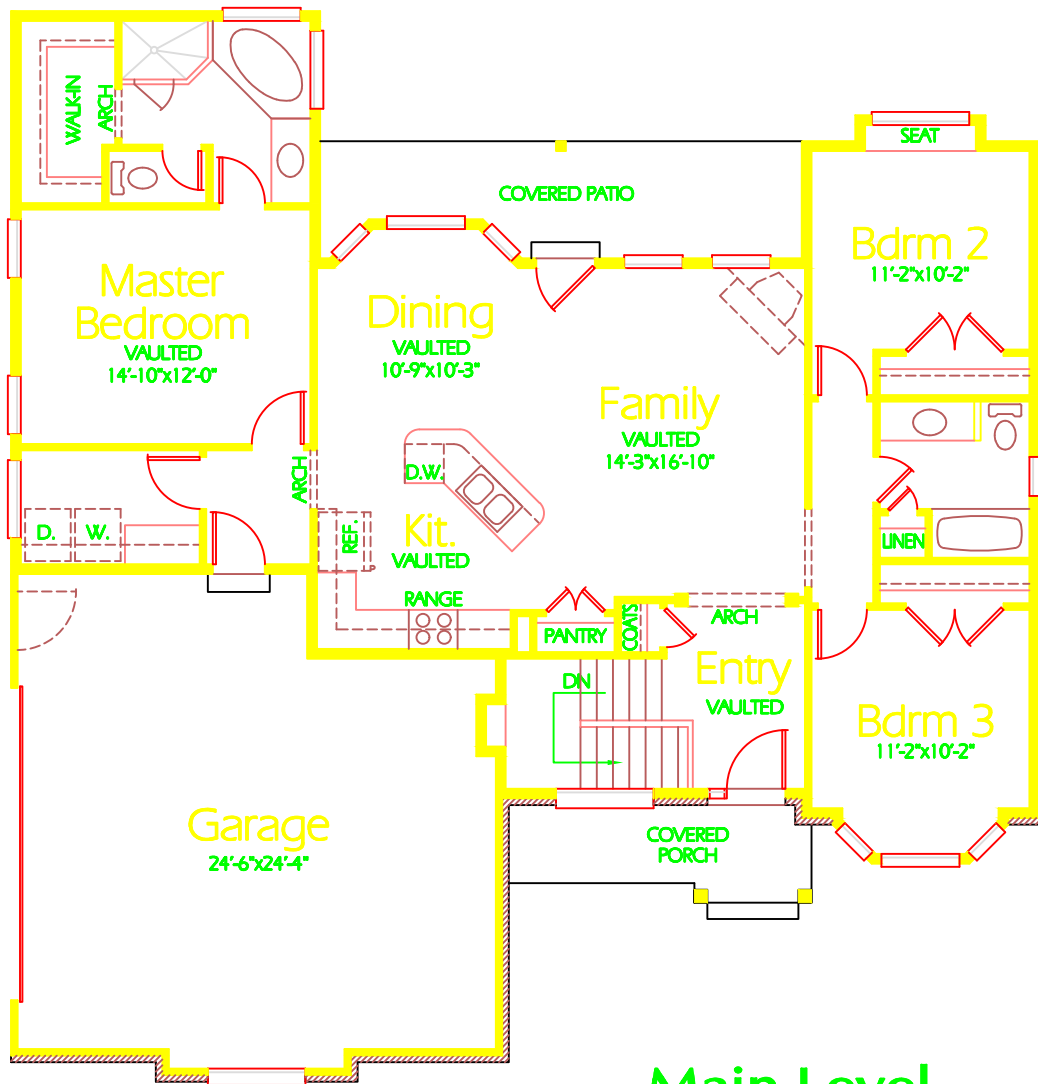

**Front Elevation**

**Main Level**

Also available with front entry garage

**Plan R-1536b**

Overall Dimensions 52'-8" x 54'-10"  
1547 Finished Sq. Feet  
Room Sizes Shown Are Approximate

*Hearthstone  
Home Design*