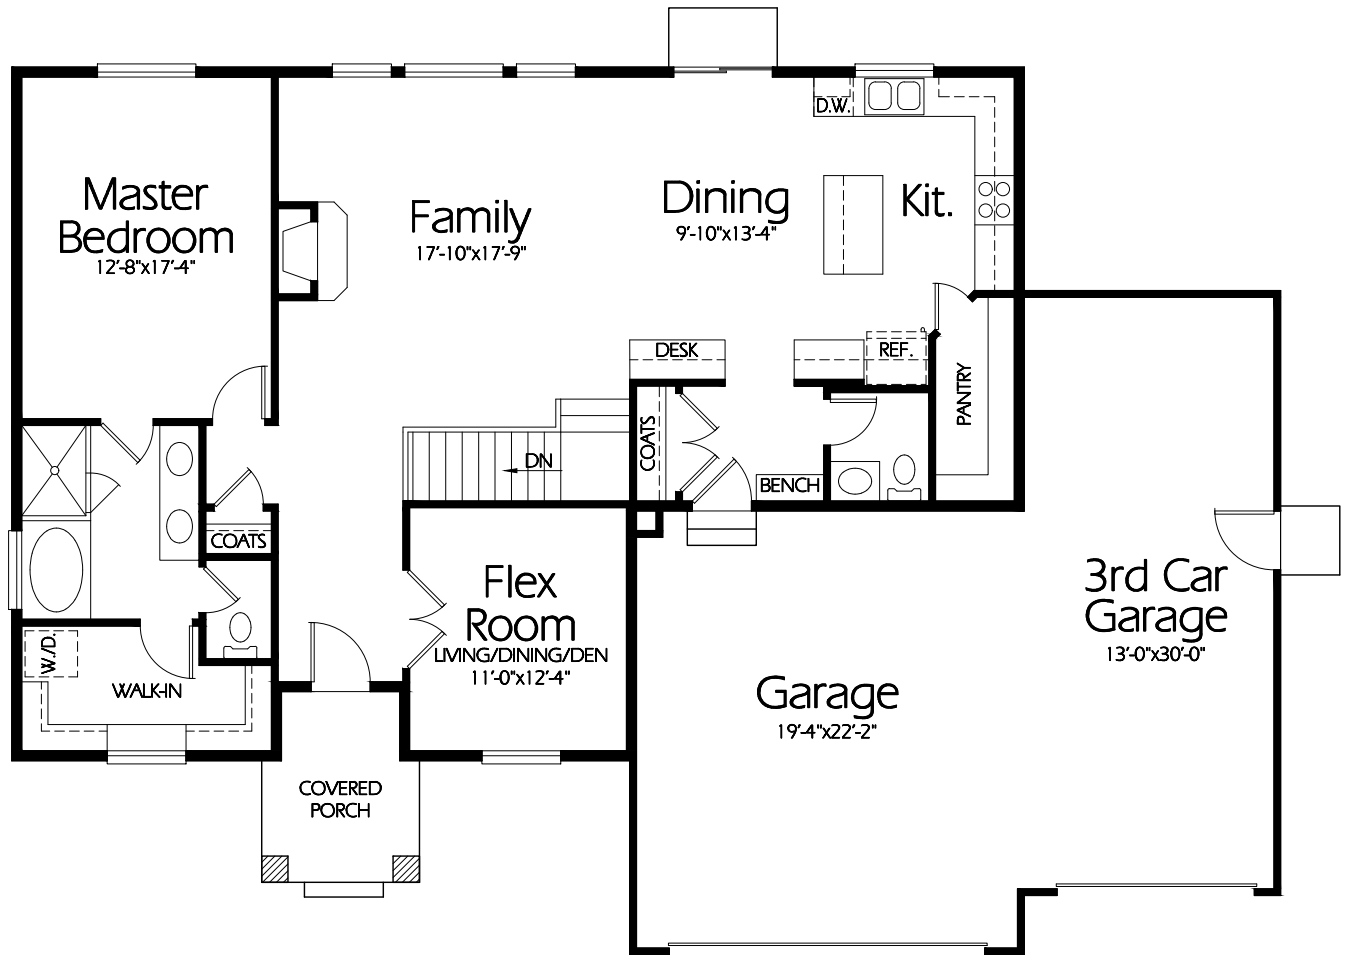

Front Elevation

Main Level

Plan R-1535a

Overall Dimensions 64'-4" x 45'-0"
1535 Finished Sq. Feet
Room Sizes Shown Are Approximate

*Hearthstone
Home Design*

94 North 100 West - Bountiful, Utah 84010
Phone: (801) 298-2505
www.hearthstonedesign.com
info@hearthstonedesign.com