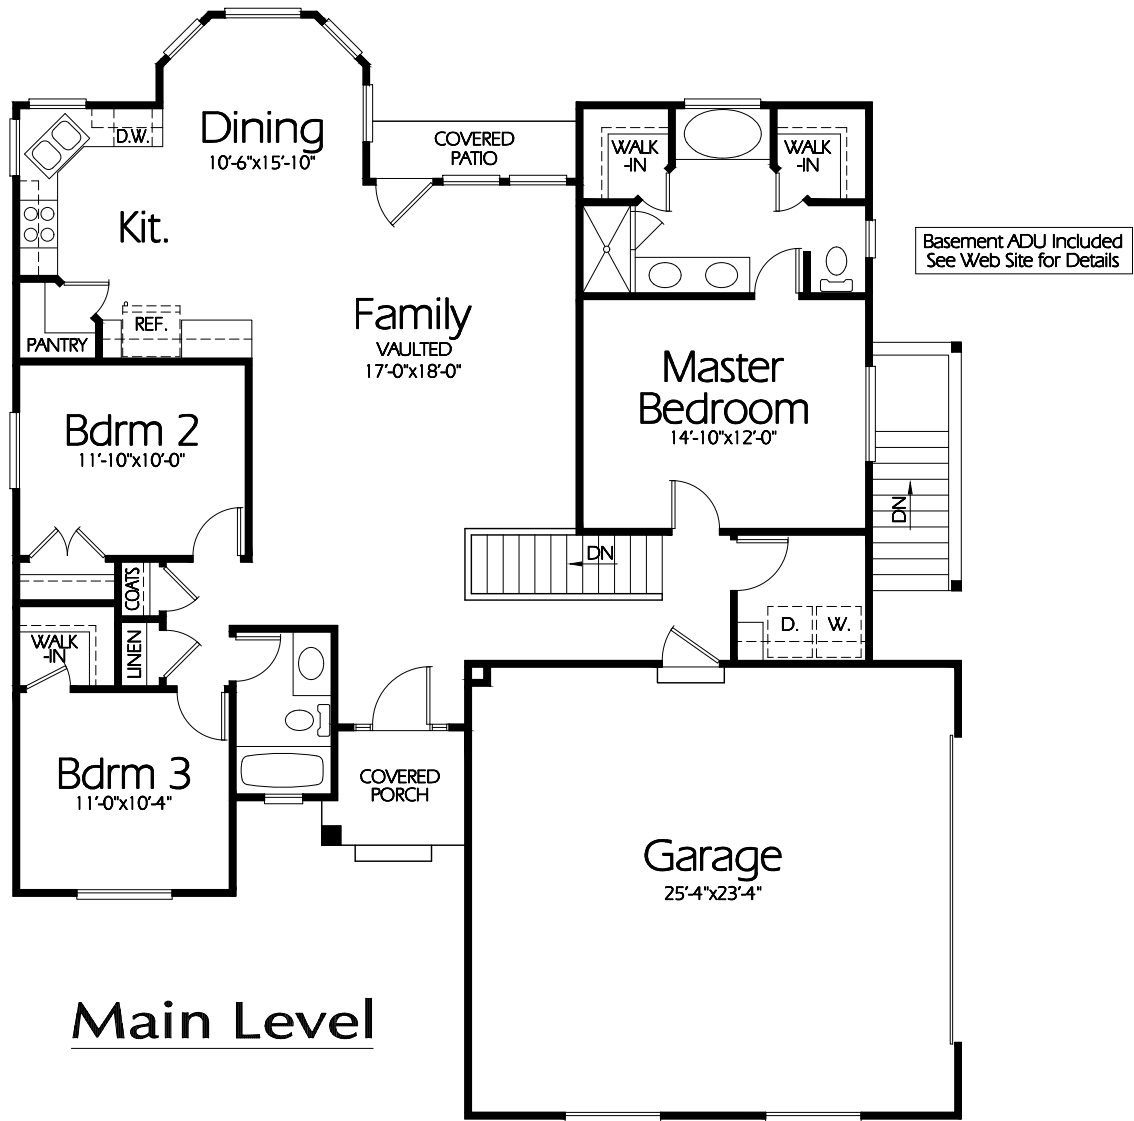

Front Elevation

Main Level

Plan R-1534a

Overall Dimensions 49'-8" x 58'-0"
 1534 Finished Sq. Feet
 Room Sizes Shown Are Approximate

*Hearthstone
 Home Design*

94 North 100 West - Bountiful, Utah 84010
 Phone: (801) 298-2505
 www.hearthstonedesign.com
 info@hearthstonedesign.com