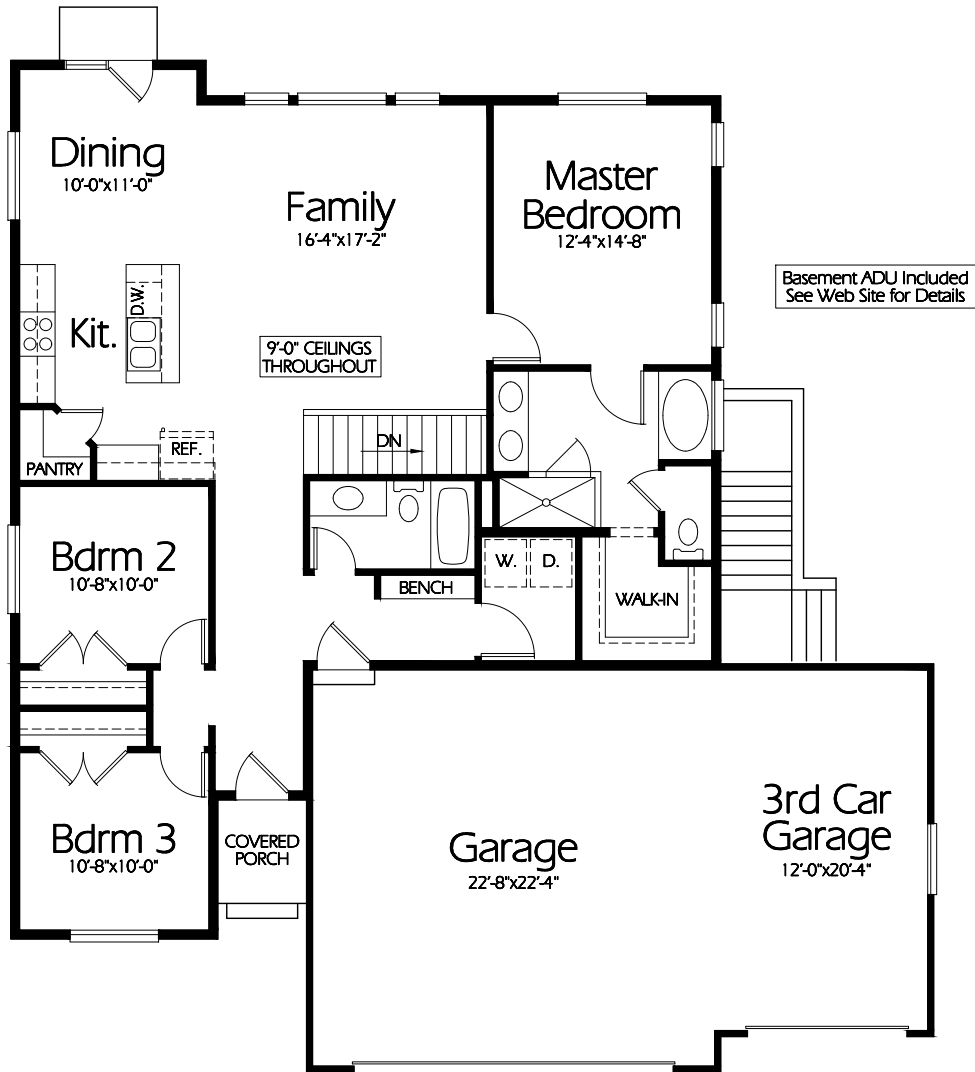

Front Elevation

Main Level

Plan R-1531c

Overall Dimensions 52'-0" x 57'-0"
1531 Finished Sq. Feet
Room Sizes Shown Are Approximate

*Hearthstone
Home Design*

94 North 100 West - Bountiful, Utah 84010
Phone: (801) 298-2505
www.hearthstonedesign.com
info@hearthstonedesign.com