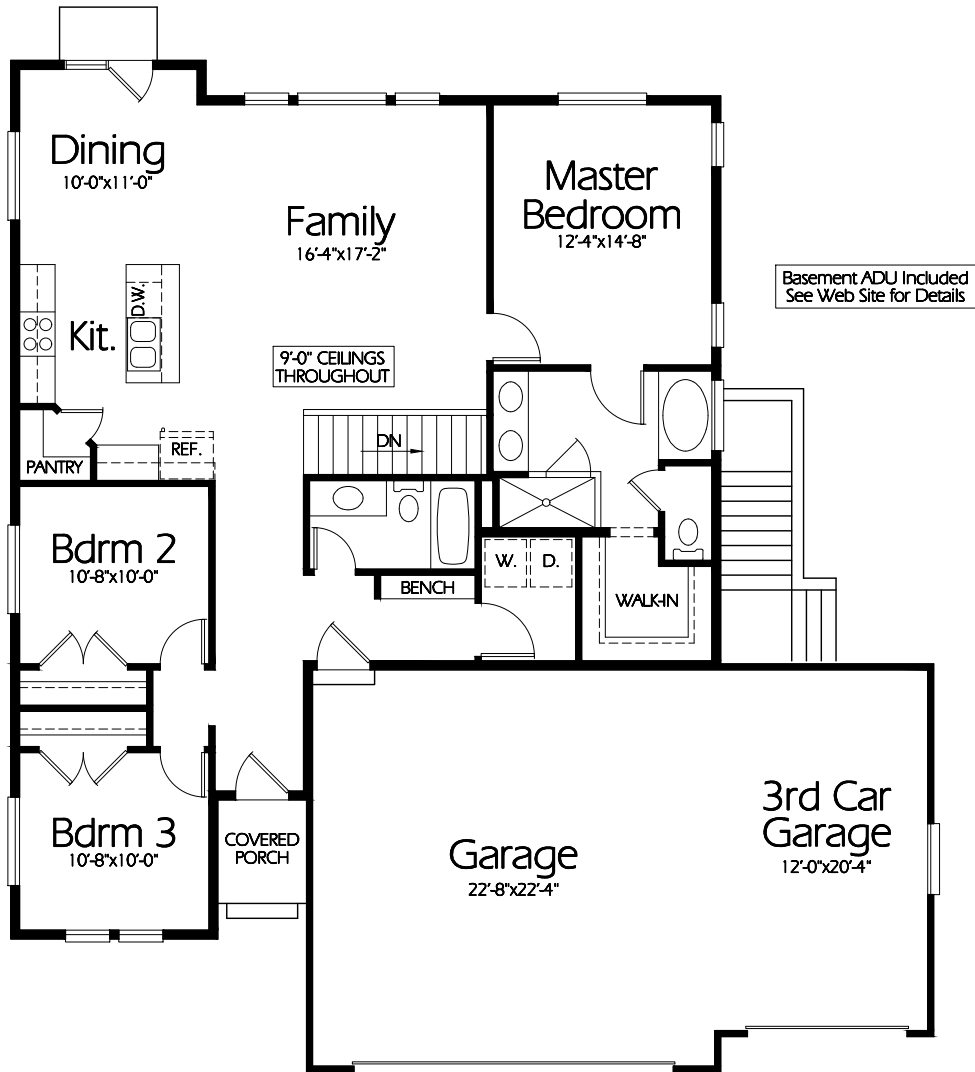

Front Elevation

Main Level

Plan R-1531b

Overall Dimensions 52'-0" x 57'-0"
1531 Finished Sq. Feet
Room Sizes Shown Are Approximate

*Hearthstone
Home Design*

94 North 100 West - Bountiful, Utah 84010
Phone: (801) 298-2505
www.hearthstonedesign.com
info@hearthstonedesign.com