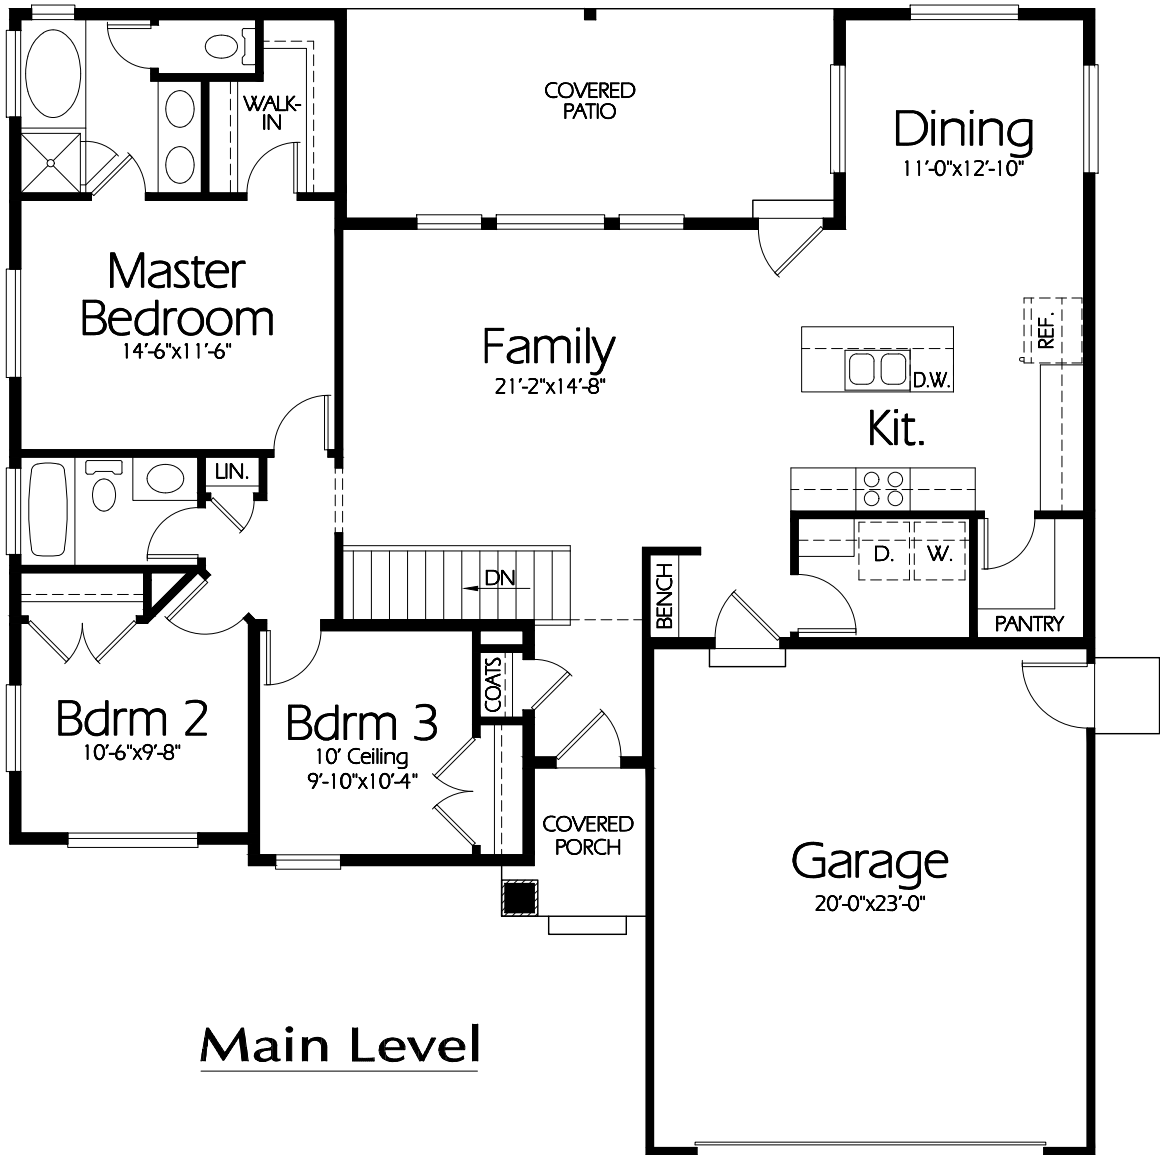

**Front Elevation**

**Main Level**

**Plan R-1518c**

Overall Dimensions 50'-0" x 52'-10"  
1518 Finished Sq. Feet  
Room Sizes Shown Are Approximate

*Hearthstone  
Home Design*

94 North 100 West - Bountiful, Utah 84010  
Phone: (801) 298-2505  
www.hearthstonedesign.com  
info@hearthstonedesign.com