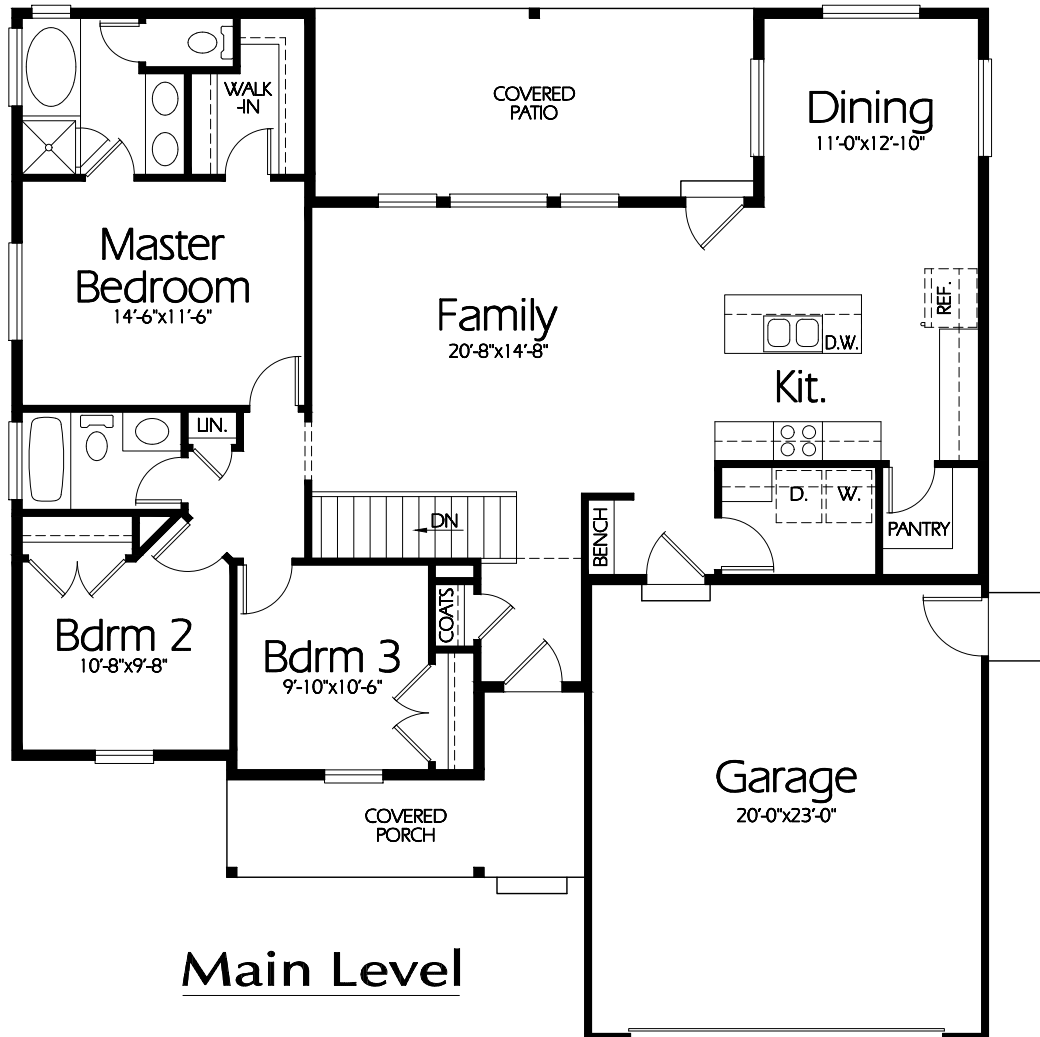

Front Elevation

Main Level

Plan R-1518a

Overall Dimensions 50'-0" x 52'-10"
1518 Finished Sq. Feet
Room Sizes Shown Are Approximate

*Hearthstone
Home Design*

94 North 100 West - Bountiful, Utah 84010
Phone: (801) 298-2505
www.hearthstonedesign.com
info@hearthstonedesign.com