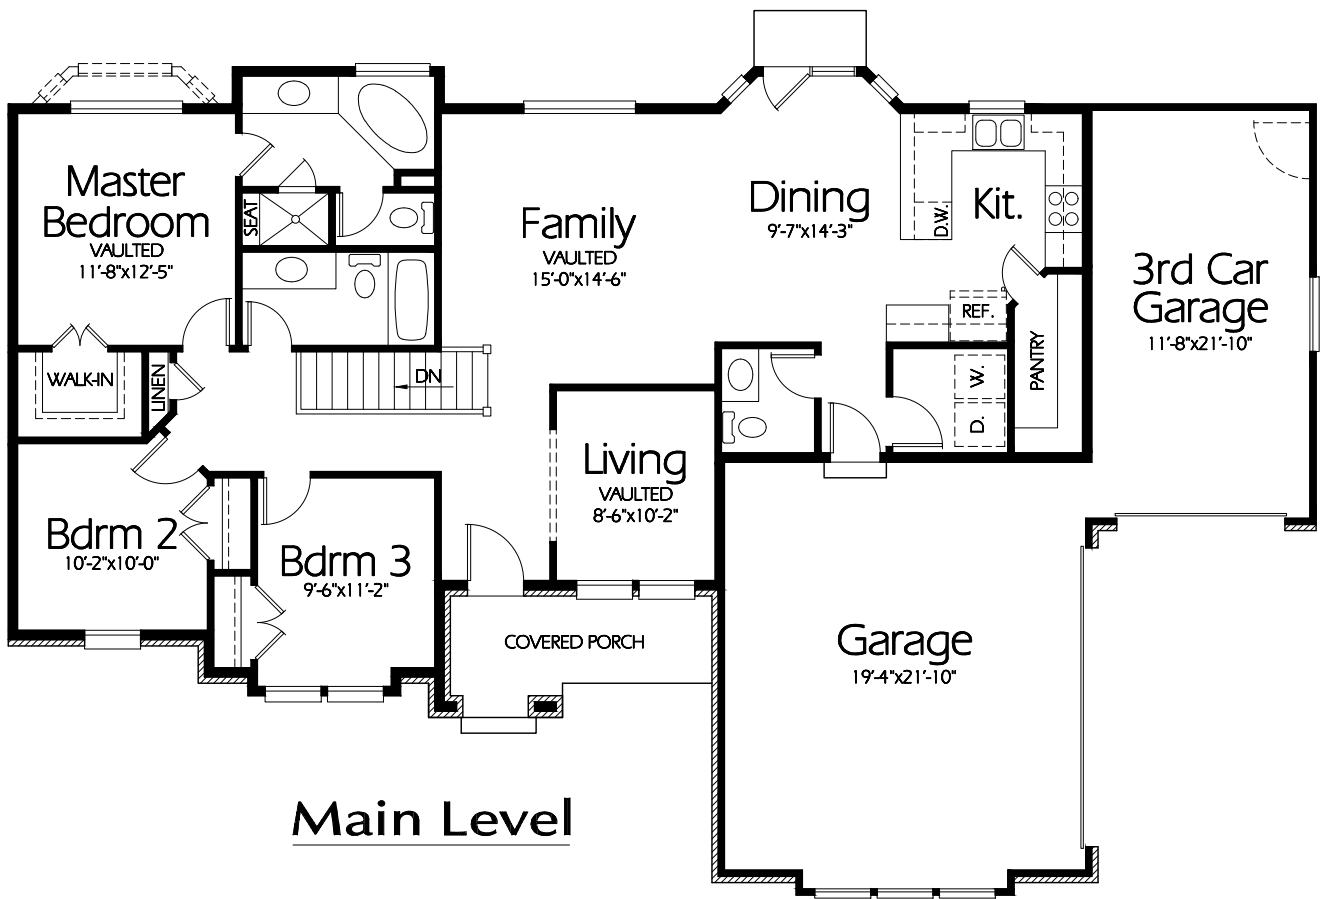

Front Elevation

Main Level

Plan R-1511e

Overall Dimensions 70'-0" x 44'-6"
1519 Finished Sq. Feet
Room Sizes Shown Are Approximate

*Hearthstone
Home Design*

94 North 100 West - Bountiful, Utah 84010
Phone: (801) 298-2505
www.hearthstonedesign.com
info@hearthstonedesign.com