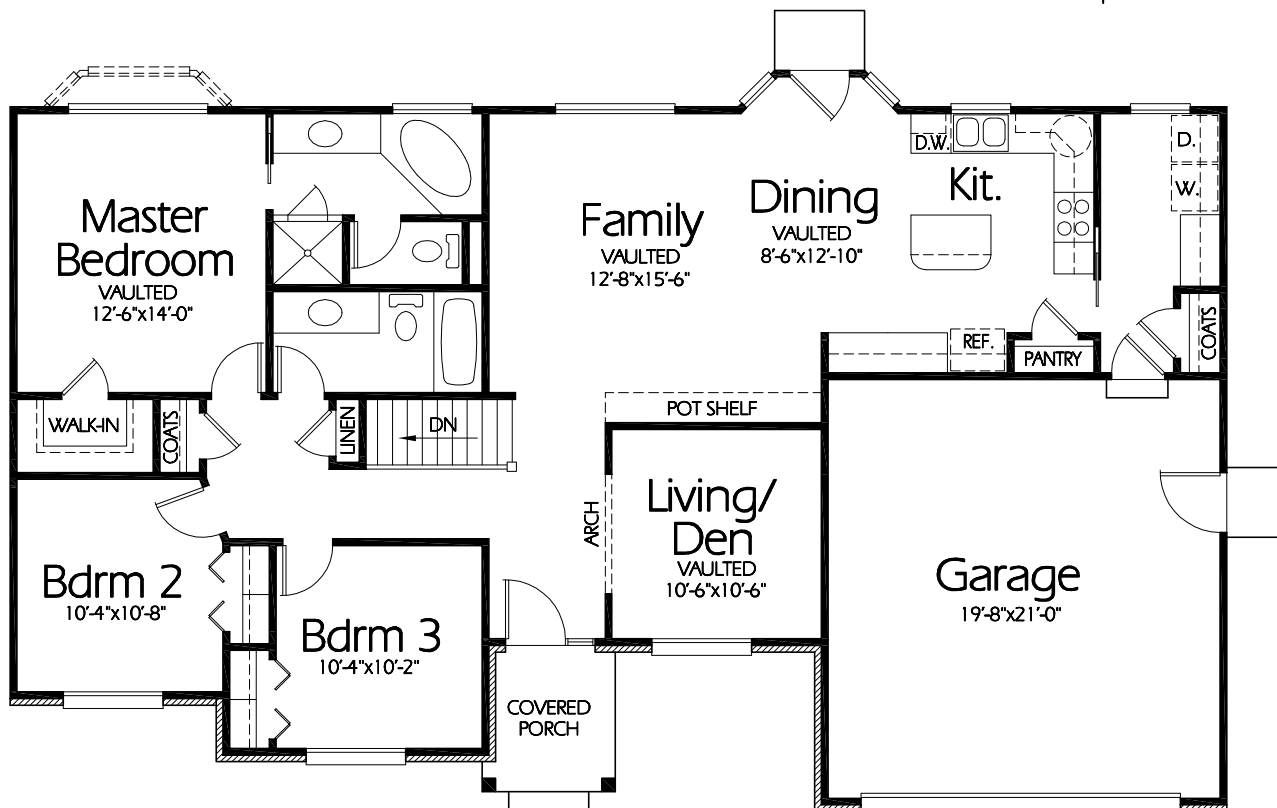

Third Car Option Shown

Main Level

Plan R-1510c

Extended Porch

Overall Dimensions 61'-0" x 35'-4"

1510 Finished Sq. Feet

Room Sizes Shown Are Approximate

Hearthstone Home Design