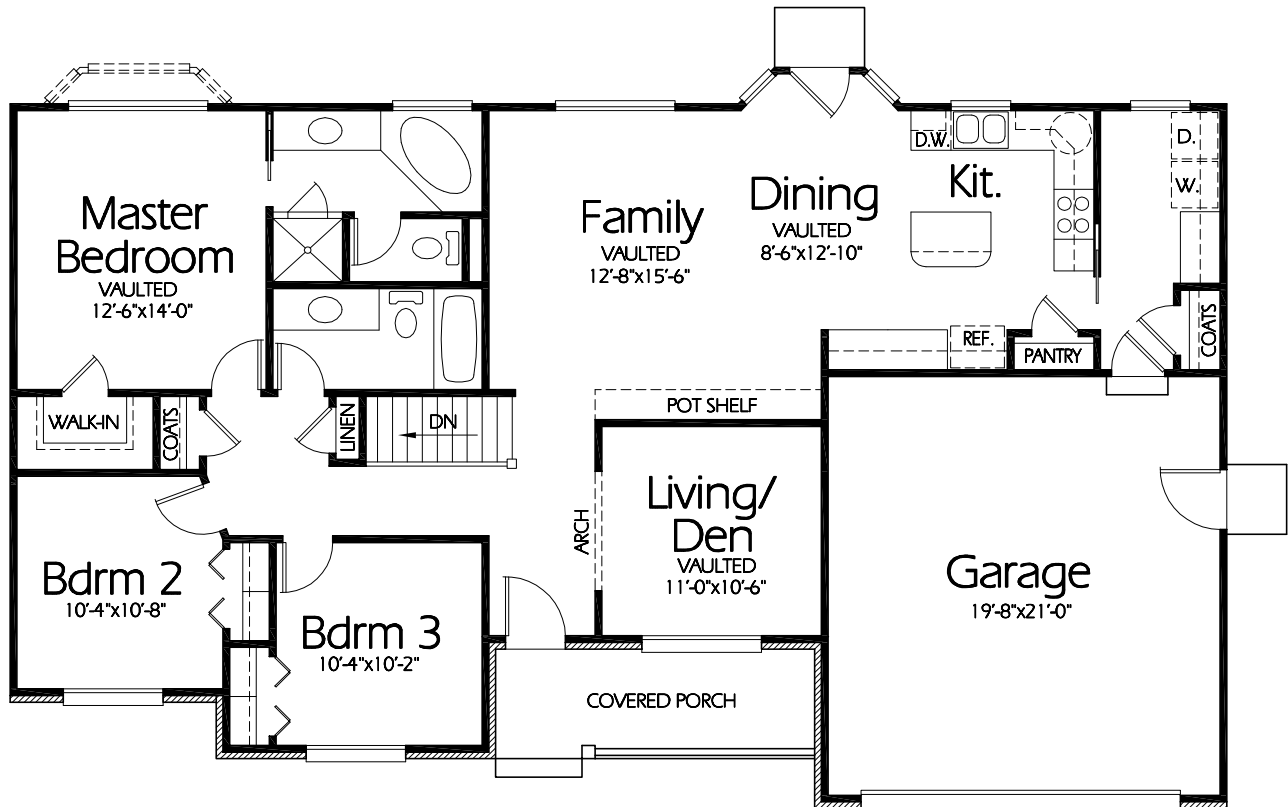

Front Elevation

Main Level

**Plan R-1510b**

Full Covered Porch  
 Overall Dimensions 61'-0" x 35'-4"  
 1510 Finished Sq. Feet  
 Room Sizes Shown Are Approximate

*Hearthstone  
 Home Design*

94 North 100 West - Bountiful, Utah 84010  
 Phone: (801) 298-2505 - Fax: (801) 298-3077  
[www.hearthstonedesign.com](http://www.hearthstonedesign.com)